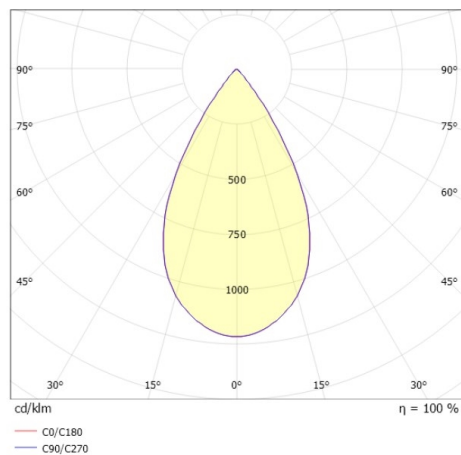

DARK NIGHT XS

527-0009030443060

DARK NIGHT TURN XS SD SURFACE MOUNTED DOWNLIGHT made of aluminium, black matt, similar to RAL 9005, decor black, high-efficiently vacuum deposited aluminium reflector beam 60°, light output direct, UGR <19, swiveling 355°, tilting 25°, with converter, max. 250mA, dimmability: not dimmable, IP20

DRAWING

TECHNICAL DETAILS

System perform. [W]	9
Bulb type	LED
Luminous flux [lm]	600
Current sec. [mA]	250
Colour temp. [K]	2700K
CRI	PREMIUM>90
UGR	<19
Optics	vacuum deposited aluminium reflector
Converter	with converter
Dimming	not dimmable
Light output	direct
Beam angle [°]	60°
Voltage [V]	220-240V 50/60Hz
Material	aluminium
Height [mm]	115
Diameter [mm]	85
IP protection class	IP20
Voltage class	protection cl. I
Shock resistance	IK02
Net weight [kg]	0,67
Colour lamp	black matt
RAL	9005
Colour decor	black
EAN-Number	9010506861020
Lifetime [h]	L80 B10 50 000
Energy efficiency cl.	D
No. of luminaires B16A	50

LIGHT DISTRIBUTION CURVE

The values are rated values. Power and luminous flux are initially subject to a tolerance of +/- 10%. Colour temperature tolerance: +/- 150 K. The values apply to an ambient temperature of 25°C unless otherwise specified.