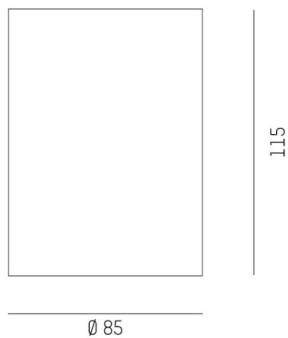

DARK NIGHT XS

527-0009030443060

DARK NIGHT TURN XS SD SURFACE MOUNTED DOWNLIGHT made of aluminium, black matt, similar to RAL 9005, decor black, high-efficiently vacuum deposited aluminium reflector beam 60°, light output direct, UGR <19, swiveling 355°, tilting 25°, with converter, max. 250mA, dimmability: not dimmable, IP20

DRAWING

TECHNICAL DETAILS

System perform. [W]	9
Bulb type	LED
Luminous flux [lm]	600
Current sec. [mA]	250
Colour temp. [K]	2700K
CRI	PREMIUM>90
UGR	<19
Optics	vacuum deposited aluminium reflector
Converter	with converter
Dimming	not dimmable
Light output	direct
Beam angle [°]	60°
Voltage [V]	220-240V 50/60Hz
Material	aluminium
Height [mm]	115
Diameter [mm]	85
IP protection class	IP20
Voltage class	protection cl. I
Shock resistance	IK02
Net weight [kg]	0,67
Colour lamp	black matt
RAL	9005
Colour decor	black
EAN-Number	9010506861020
Lifetime [h]	L80 B10 50 000
Energy efficiency cl.	D
No. of luminaires B16A	50

LIGHT DISTRIBUTION CURVE

The values are rated values. Power and luminous flux are initially subject to a tolerance of +/- 10%. Colour temperature tolerance: +/- 150 K. The values apply to an ambient temperature of 25°C unless otherwise specified.