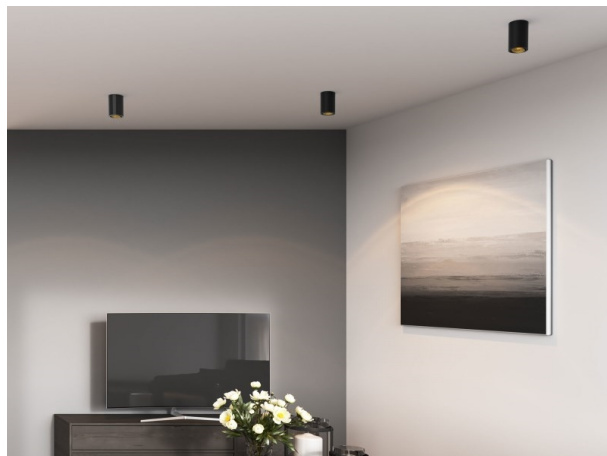

DARK NIGHT XS

527-0009030449050

DARK NIGHT TURN XS SD SURFACE MOUNTED DOWNLIGHT made of aluminium, white, similar to RAL 9016, decor black, high-efficiently vacuum deposited aluminium reflector beam 60°, light output direct, UGR <19, swiveling 355°, tilting 25°, with converter, max. 250mA, dimmability: not dimmable, IP20

DRAWING

TECHNICAL DETAILS

System perform. [W]	9
Bulb type	LED
Luminous flux [lm]	600
Current sec. [mA]	250
Colour temp. [K]	3000K
CRI	PREMIUM>90
UGR	<19
Optics	vacuum deposited aluminium reflector
Converter	with converter
Dimming	not dimmable
Light output	direct
Beam angle [°]	60°
Voltage [V]	220-240V 50/60Hz
Material	aluminium
Height [mm]	115
Diameter [mm]	85
IP protection class	IP20
Voltage class	protection cl. I
Shock resistance	IK02
Net weight [kg]	0,67
Colour lamp	white
RAL	9016
Colour decor	black
EAN-Number	9010506861037
Lifetime [h]	L80 B10 50 000
Energy efficiency cl.	D
No. of luminaires B16A	50