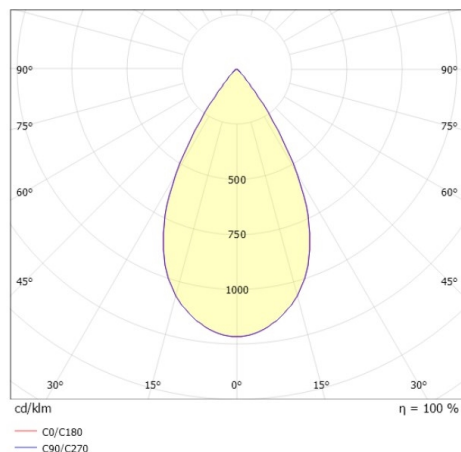

DARK NIGHT XS

527-0009030449050

DARK NIGHT TURN XS SD SURFACE MOUNTED DOWNLIGHT made of aluminium, white, similar to RAL 9016, decor black, high-efficiently vacuum deposited aluminium reflector beam 60°, light output direct, UGR <19, swiveling 355°, tilting 25°, with converter, max. 250mA, dimmability: not dimmable, IP20

DRAWING

TECHNICAL DETAILS

System perform. [W]	9
Bulb type	LED
Luminous flux [lm]	600
Current sec. [mA]	250
Colour temp. [K]	3000K
CRI	PREMIUM>90
UGR	<19
Optics	vacuum deposited aluminium reflector
Converter	with converter
Dimming	not dimmable
Light output	direct
Beam angle [°]	60°
Voltage [V]	220-240V 50/60Hz
Material	aluminium
Height [mm]	115
Diameter [mm]	85
IP protection class	IP20
Voltage class	protection cl. I
Shock resistance	IK02
Net weight [kg]	0,67
Colour lamp	white
RAL	9016
Colour decor	black
EAN-Number	9010506861037
Lifetime [h]	L80 B10 50 000
Energy efficiency cl.	D
No. of luminaires B16A	50

LIGHT DISTRIBUTION CURVE

The values are rated values. Power and luminous flux are initially subject to a tolerance of +/- 10%. Colour temperature tolerance: +/- 150 K. The values apply to an ambient temperature of 25°C unless otherwise specified.