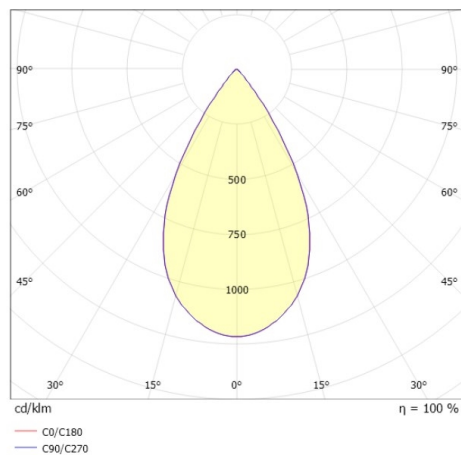

## DARK NIGHT XS

527-0009030449060

DARK NIGHT TURN XS SD SURFACE MOUNTED DOWNLIGHT made of aluminium, black matt, similar to RAL 9005, decor black, high-efficiently vacuum deposited aluminium reflector beam 60°, light output direct, UGR <19, swiveling 355°, tilting 25°, with converter, max. 250mA, dimmability: not dimmable, IP20

## DRAWING

## TECHNICAL DETAILS

System perform. [W]	9
Bulb type	LED
Luminous flux [lm]	600
Current sec. [mA]	250
Colour temp. [K]	3000K
CRI	PREMIUM>90
UGR	<19
Optics	vacuum deposited aluminium reflector
Converter	with converter
Dimming	not dimmable
Light output	direct
Beam angle [°]	60°
Voltage [V]	220-240V 50/60Hz
Material	aluminium
Height [mm]	115
Diameter [mm]	85
IP protection class	IP20
Voltage class	protection cl. I
Shock resistance	IK02
Net weight [kg]	0,67
Colour lamp	black matt
RAL	9005
Colour decor	black
EAN-Number	9010506861044
Lifetime [h]	L80 B10 50 000
Energy efficiency cl.	D
No. of luminaires B16A	50

## LIGHT DISTRIBUTION CURVE

The values are rated values. Power and luminous flux are initially subject to a tolerance of +/- 10%. Colour temperature tolerance: +/- 150 K. The values apply to an ambient temperature of 25°C unless otherwise specified.