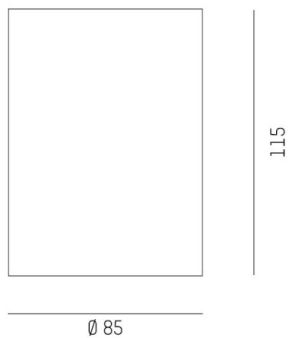

## DARK NIGHT XS

527-0009030449060

DARK NIGHT TURN XS SD SURFACE MOUNTED DOWNLIGHT made of aluminium, black matt, similar to RAL 9005, decor black, high-efficiently vacuum deposited aluminium reflector beam 60°, light output direct, UGR <19, swiveling 355°, tilting 25°, with converter, max. 250mA, dimmability: not dimmable, IP20

## DRAWING

## TECHNICAL DETAILS

System perform. [W]	9
Bulb type	LED
Luminous flux [lm]	600
Current sec. [mA]	250
Colour temp. [K]	3000K
CRI	PREMIUM>90
UGR	<19
Optics	vacuum deposited aluminium reflector
Converter	with converter
Dimming	not dimmable
Light output	direct
Beam angle [°]	60°
Voltage [V]	220-240V 50/60Hz
Material	aluminium
Height [mm]	115
Diameter [mm]	85
IP protection class	IP20
Voltage class	protection cl. I
Shock resistance	IK02
Net weight [kg]	0,67
Colour lamp	black matt
RAL	9005
Colour decor	black
EAN-Number	9010506861044
Lifetime [h]	L80 B10 50 000
Energy efficiency cl.	D
No. of luminaires B16A	50

## LIGHT DISTRIBUTION CURVE

The values are rated values. Power and luminous flux are initially subject to a tolerance of +/- 10%. Colour temperature tolerance: +/- 150 K. The values apply to an ambient temperature of 25°C unless otherwise specified.