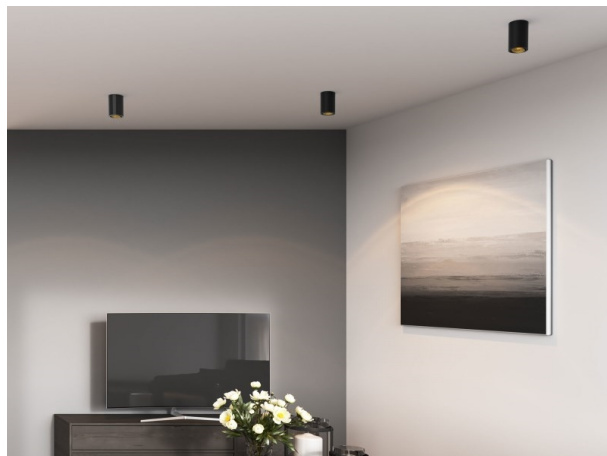

## DARK NIGHT XS

527-0009040424050

DARK NIGHT TURN XS SD SURFACE MOUNTED DOWNLIGHT made of aluminium, white, similar to RAL 9016, decor gold, high-efficiently vacuum deposited aluminium reflector beam 60°, light output direct, UGR <19, swiveling 355°, tilting 25°, with converter, max. 250mA, dimmability: not dimmable, IP20

## TECHNICAL DETAILS

System perform. [W]	9
Bulb type	LED
Luminous flux [lm]	600
Current sec. [mA]	250
Colour temp. [K]	4000K
CRI	>90
UGR	<19
Optics	vacuum deposited aluminium reflector
Converter	with converter
Dimming	not dimmable
Light output	direct
Beam angle [°]	60°
Voltage [V]	220-240V 50/60Hz
Material	aluminium
Height [mm]	115
Diameter [mm]	85
IP protection class	IP20
Voltage class	protection cl. I
Shock resistance	IK02
Net weight [kg]	0,67
Colour lamp	white
RAL	9016
Colour decor	gold
EAN-Number	9010506861051
Lifetime [h]	L80 B10 50 000
Energy efficiency cl.	D
No. of luminaires B16A	50