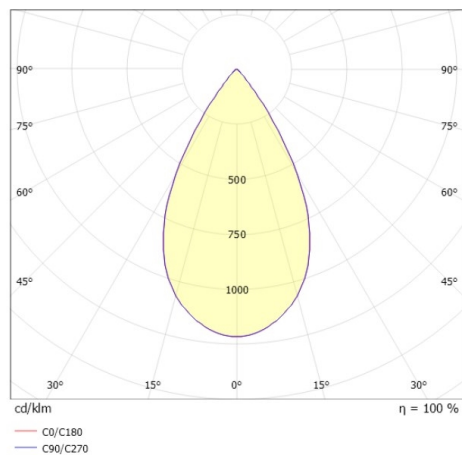

## DARK NIGHT XS

527-0009040424050

DARK NIGHT TURN XS SD SURFACE MOUNTED DOWNLIGHT made of aluminium, white, similar to RAL 9016, decor gold, high-efficiently vacuum deposited aluminium reflector beam 60°, light output direct, UGR <19, swiveling 355°, tilting 25°, with converter, max. 250mA, dimmability: not dimmable, IP20

## DRAWING

## TECHNICAL DETAILS

System perform. [W]	9
Bulb type	LED
Luminous flux [lm]	600
Current sec. [mA]	250
Colour temp. [K]	4000K
CRI	>90
UGR	<19
Optics	vacuum deposited aluminium reflector
Converter	with converter
Dimming	not dimmable
Light output	direct
Beam angle [°]	60°
Voltage [V]	220-240V 50/60Hz
Material	aluminium
Height [mm]	115
Diameter [mm]	85
IP protection class	IP20
Voltage class	protection cl. I
Shock resistance	IK02
Net weight [kg]	0,67
Colour lamp	white
RAL	9016
Colour decor	gold
EAN-Number	9010506861051
Lifetime [h]	L80 B10 50 000
Energy efficiency cl.	D
No. of luminaires B16A	50

## LIGHT DISTRIBUTION CURVE

The values are rated values. Power and luminous flux are initially subject to a tolerance of +/- 10%. Colour temperature tolerance: +/- 150 K. The values apply to an ambient temperature of 25°C unless otherwise specified.