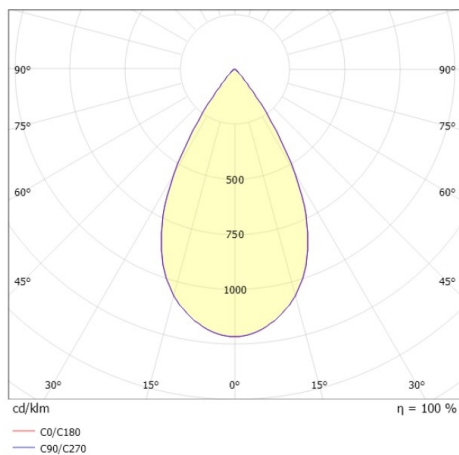

DARK NIGHT XS

527-0009040424060

DARK NIGHT TURN XS SD SURFACE MOUNTED DOWNLIGHT made of aluminium, black matt, similar to RAL 9005, decor gold, high-efficiently vacuum deposited aluminium reflector beam 60°, light output direct, UGR <19, swiveling 355°, tilting 25°, with converter, max. 250mA, dimmability: not dimmable, IP20

DRAWING

TECHNICAL DETAILS

System perform. [W]	9
Bulb type	LED
Luminous flux [lm]	600
Current sec. [mA]	250
Colour temp. [K]	4000K
CRI	>90
UGR	<19
Optics	vacuum deposited aluminium reflector
Converter	with converter
Dimming	not dimmable
Light output	direct
Beam angle [°]	60°
Voltage [V]	220-240V 50/60Hz
Material	aluminium
Height [mm]	115
Diameter [mm]	85
IP protection class	IP20
Voltage class	protection cl. I
Shock resistance	IK02
Net weight [kg]	0,67
Colour lamp	black matt
RAL	9005
Colour decor	gold
EAN-Number	9010506861068
Lifetime [h]	L80 B10 50 000
Energy efficiency cl.	D
No. of luminaires B16A	50

LIGHT DISTRIBUTION CURVE

The values are rated values. Power and luminous flux are initially subject to a tolerance of +/- 10%. Colour temperature tolerance: +/- 150 K. The values apply to an ambient temperature of 25°C unless otherwise specified.