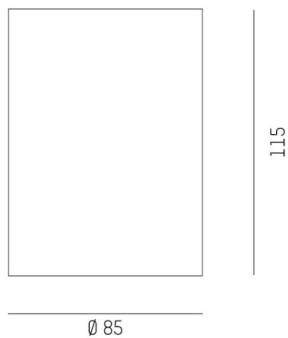

DARK NIGHT XS

527-0009040424060

DARK NIGHT TURN XS SD SURFACE MOUNTED DOWNLIGHT made of aluminium, black matt, similar to RAL 9005, decor gold, high-efficiently vacuum deposited aluminium reflector beam 60°, light output direct, UGR <19, swiveling 355°, tilting 25°, with converter, max. 250mA, dimmability: not dimmable, IP20

DRAWING

TECHNICAL DETAILS

System perform. [W]	9
Bulb type	LED
Luminous flux [lm]	600
Current sec. [mA]	250
Colour temp. [K]	4000K
CRI	>90
UGR	<19
Optics	vacuum deposited aluminium reflector
Converter	with converter
Dimming	not dimmable
Light output	direct
Beam angle [°]	60°
Voltage [V]	220-240V 50/60Hz
Material	aluminium
Height [mm]	115
Diameter [mm]	85
IP protection class	IP20
Voltage class	protection cl. I
Shock resistance	IK02
Net weight [kg]	0,67
Colour lamp	black matt
RAL	9005
Colour decor	gold
EAN-Number	9010506861068
Lifetime [h]	L80 B10 50 000
Energy efficiency cl.	D
No. of luminaires B16A	50

LIGHT DISTRIBUTION CURVE

The values are rated values. Power and luminous flux are initially subject to a tolerance of +/- 10%. Colour temperature tolerance: +/- 150 K. The values apply to an ambient temperature of 25°C unless otherwise specified.