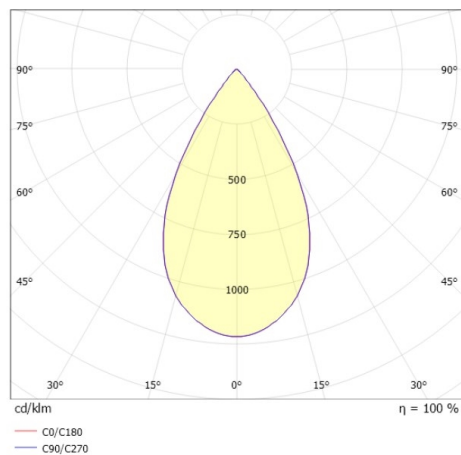

DARK NIGHT XS

527-0009040443050

DARK NIGHT TURN XS SD SURFACE MOUNTED DOWNLIGHT made of aluminium, white, similar to RAL 9016, decor gold, high-efficiently vacuum deposited aluminium reflector beam 60°, light output direct, UGR <19, swiveling 355°, tilting 25°, with converter, max. 250mA, dimmability: not dimmable, IP20

DRAWING

TECHNICAL DETAILS

System perform. [W]	9
Bulb type	LED
Luminous flux [lm]	600
Current sec. [mA]	250
Colour temp. [K]	2700K
CRI	PREMIUM>90
UGR	<19
Optics	vacuum deposited aluminium reflector
Converter	with converter
Dimming	not dimmable
Light output	direct
Beam angle [°]	60°
Voltage [V]	220-240V 50/60Hz
Material	aluminium
Height [mm]	115
Diameter [mm]	85
IP protection class	IP20
Voltage class	protection cl. I
Shock resistance	IK02
Net weight [kg]	0,67
Colour lamp	white
RAL	9016
Colour decor	gold
EAN-Number	9010506861075
Lifetime [h]	L80 B10 50 000
Energy efficiency cl.	D
No. of luminaires B16A	50

LIGHT DISTRIBUTION CURVE

The values are rated values. Power and luminous flux are initially subject to a tolerance of +/- 10%. Colour temperature tolerance: +/- 150 K. The values apply to an ambient temperature of 25°C unless otherwise specified.