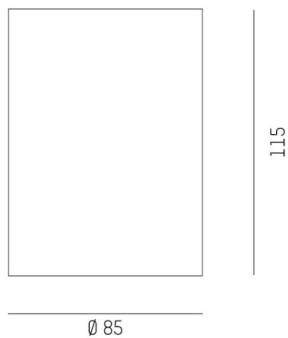

DARK NIGHT XS

527-0009040443050

DARK NIGHT TURN XS SD SURFACE MOUNTED DOWNLIGHT made of aluminium, white, similar to RAL 9016, decor gold, high-efficiently vacuum deposited aluminium reflector beam 60°, light output direct, UGR <19, swiveling 355°, tilting 25°, with converter, max. 250mA, dimmability: not dimmable, IP20

DRAWING

TECHNICAL DETAILS

System perform. [W]	9
Bulb type	LED
Luminous flux [lm]	600
Current sec. [mA]	250
Colour temp. [K]	2700K
CRI	PREMIUM>90
UGR	<19
Optics	vacuum deposited aluminium reflector
Converter	with converter
Dimming	not dimmable
Light output	direct
Beam angle [°]	60°
Voltage [V]	220-240V 50/60Hz
Material	aluminium
Height [mm]	115
Diameter [mm]	85
IP protection class	IP20
Voltage class	protection cl. I
Shock resistance	IK02
Net weight [kg]	0,67
Colour lamp	white
RAL	9016
Colour decor	gold
EAN-Number	9010506861075
Lifetime [h]	L80 B10 50 000
Energy efficiency cl.	D
No. of luminaires B16A	50

LIGHT DISTRIBUTION CURVE

The values are rated values. Power and luminous flux are initially subject to a tolerance of +/- 10%. Colour temperature tolerance: +/- 150 K. The values apply to an ambient temperature of 25°C unless otherwise specified.