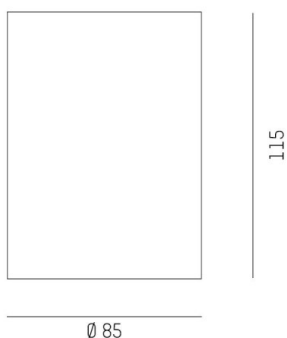

DARK NIGHT XS

527-0009040443060

DARK NIGHT TURN XS SD SURFACE MOUNTED DOWNLIGHT made of aluminium, black matt, similar to RAL 9005, decor gold, high-efficiently vacuum deposited aluminium reflector beam 60°, light output direct, UGR <19, swiveling 355°, tilting 25°, with converter, max. 250mA, dimmability: not dimmable, IP20

DRAWING

TECHNICAL DETAILS

System perform. [W]	9
Bulb type	LED
Luminous flux [lm]	600
Current sec. [mA]	250
Colour temp. [K]	2700K
CRI	PREMIUM>90
UGR	<19
Optics	vacuum deposited aluminium reflector
Converter	with converter
Dimming	not dimmable
Light output	direct
Beam angle [°]	60°
Voltage [V]	220-240V 50/60Hz
Material	aluminium
Height [mm]	115
Diameter [mm]	85
IP protection class	IP20
Voltage class	protection cl. I
Shock resistance	IK02
Net weight [kg]	0,67
Colour lamp	black matt
RAL	9005
Colour decor	gold
EAN-Number	9010506861082
Lifetime [h]	L80 B10 50 000
Energy efficiency cl.	D
No. of luminaires B16A	50

LIGHT DISTRIBUTION CURVE

The values are rated values. Power and luminous flux are initially subject to a tolerance of +/- 10%. Colour temperature tolerance: +/- 150 K. The values apply to an ambient temperature of 25°C unless otherwise specified.