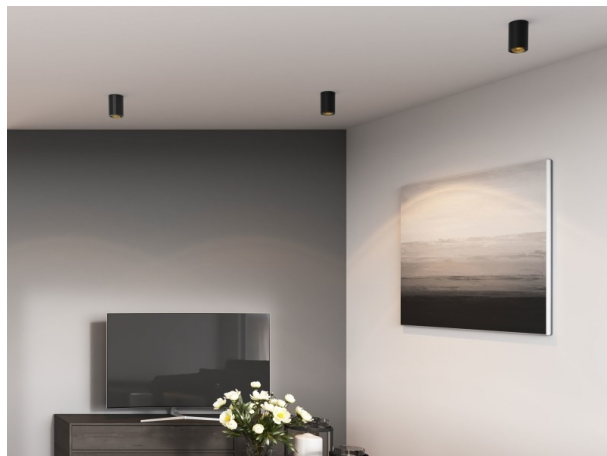

DARK NIGHT XS

527-0009040443060

DARK NIGHT TURN XS SD SURFACE MOUNTED DOWNLIGHT made of aluminium, black matt, similar to RAL 9005, decor gold, high-efficiently vacuum deposited aluminium reflector beam 60°, light output direct, UGR <19, swiveling 355°, tilting 25°, with converter, max. 250mA, dimmability: not dimmable, IP20

DRAWING

TECHNICAL DETAILS

System perform. [W]	9
Bulb type	LED
Luminous flux [lm]	600
Current sec. [mA]	250
Colour temp. [K]	2700K
CRI	PREMIUM>90
UGR	<19
Optics	vacuum deposited aluminium reflector
Converter	with converter
Dimming	not dimmable
Light output	direct
Beam angle [°]	60°
Voltage [V]	220-240V 50/60Hz
Material	aluminium
Height [mm]	115
Diameter [mm]	85
IP protection class	IP20
Voltage class	protection cl. I
Shock resistance	IK02
Net weight [kg]	0,67
Colour lamp	black matt
RAL	9005
Colour decor	gold
EAN-Number	9010506861082
Lifetime [h]	L80 B10 50 000
Energy efficiency cl.	D
No. of luminaires B16A	50