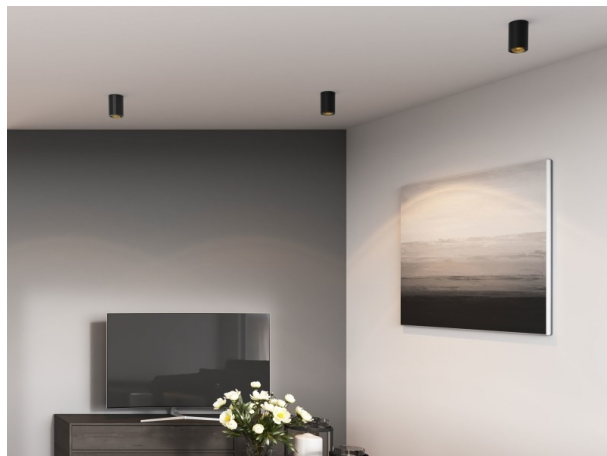

DARK NIGHT XS

527-0009040449050

DARK NIGHT TURN XS SD SURFACE MOUNTED DOWNLIGHT made of aluminium, white, similar to RAL 9016, decor gold, high-efficiently vacuum deposited aluminium reflector beam 60°, light output direct, UGR <19, swiveling 355°, tilting 25°, with converter, max. 250mA, dimmability: not dimmable, IP20

DRAWING

TECHNICAL DETAILS

System perform. [W]	9
Bulb type	LED
Luminous flux [lm]	600
Current sec. [mA]	250
Colour temp. [K]	3000K
CRI	PREMIUM>90
UGR	<19
Optics	vacuum deposited aluminium reflector
Converter	with converter
Dimming	not dimmable
Light output	direct
Beam angle [°]	60°
Voltage [V]	220-240V 50/60Hz
Material	aluminium
Height [mm]	115
Diameter [mm]	85
IP protection class	IP20
Voltage class	protection cl. I
Shock resistance	IK02
Net weight [kg]	0,67
Colour lamp	white
RAL	9016
Colour decor	gold
EAN-Number	9010506861099
Lifetime [h]	L80 B10 50 000
Energy efficiency cl.	D
No. of luminaires B16A	50