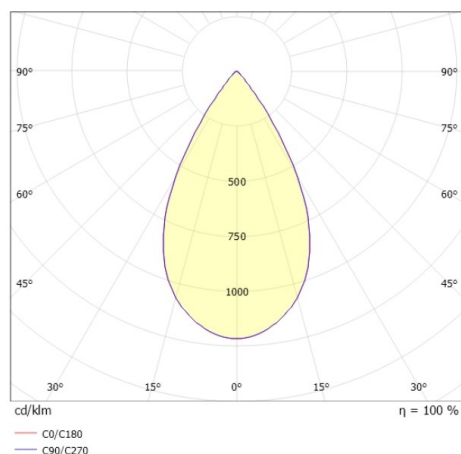

DARK NIGHT XS

527-0009040449050

DARK NIGHT TURN XS SD SURFACE MOUNTED DOWNLIGHT made of aluminium, white, similar to RAL 9016, decor gold, high-efficiently vacuum deposited aluminium reflector beam 60°, light output direct, UGR <19, swiveling 355°, tilting 25°, with converter, max. 250mA, dimmability: not dimmable, IP20

DRAWING

TECHNICAL DETAILS

System perform. [W]	9
Bulb type	LED
Luminous flux [lm]	600
Current sec. [mA]	250
Colour temp. [K]	3000K
CRI	PREMIUM>90
UGR	<19
Optics	vacuum deposited aluminium reflector
Converter	with converter
Dimming	not dimmable
Light output	direct
Beam angle [°]	60°
Voltage [V]	220-240V 50/60Hz
Material	aluminium
Height [mm]	115
Diameter [mm]	85
IP protection class	IP20
Voltage class	protection cl. I
Shock resistance	IK02
Net weight [kg]	0,67
Colour lamp	white
RAL	9016
Colour decor	gold
EAN-Number	9010506861099
Lifetime [h]	L80 B10 50 000
Energy efficiency cl.	D
No. of luminaires B16A	50

LIGHT DISTRIBUTION CURVE

The values are rated values. Power and luminous flux are initially subject to a tolerance of +/- 10%. Colour temperature tolerance: +/- 150 K. The values apply to an ambient temperature of 25°C unless otherwise specified.