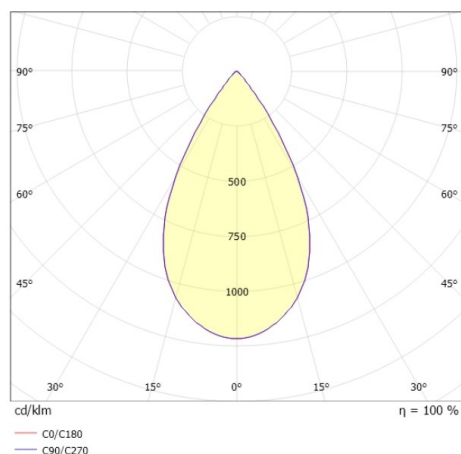

DARK NIGHT XS

527-0009040449060

DARK NIGHT TURN XS SD SURFACE MOUNTED DOWNLIGHT made of aluminium, black matt, similar to RAL 9005, decor gold, high-efficiently vacuum deposited aluminium reflector beam 60°, light output direct, UGR <19, swiveling 355°, tilting 25°, with converter, max. 250mA, dimmability: not dimmable, IP20

DRAWING

TECHNICAL DETAILS

| | |
|------------------------|--------------------------------------|
| System perform. [W] | 9 |
| Bulb type | LED |
| Luminous flux [lm] | 600 |
| Current sec. [mA] | 250 |
| Colour temp. [K] | 3000K |
| CRI | PREMIUM>90 |
| UGR | <19 |
| Optics | vacuum deposited aluminium reflector |
| Converter | with converter |
| Dimming | not dimmable |
| Light output | direct |
| Beam angle [°] | 60° |
| Voltage [V] | 220-240V 50/60Hz |
| Material | aluminium |
| Height [mm] | 115 |
| Diameter [mm] | 85 |
| IP protection class | IP20 |
| Voltage class | protection cl. I |
| Shock resistance | IK02 |
| Net weight [kg] | 0,67 |
| Colour lamp | black matt |
| RAL | 9005 |
| Colour decor | gold |
| EAN-Number | 9010506861105 |
| Lifetime [h] | L80 B10 50 000 |
| Energy efficiency cl. | D |
| No. of luminaires B16A | 50 |

LIGHT DISTRIBUTION CURVE

The values are rated values. Power and luminous flux are initially subject to a tolerance of +/- 10%. Colour temperature tolerance: +/- 150 K. The values apply to an ambient temperature of 25°C unless otherwise specified.