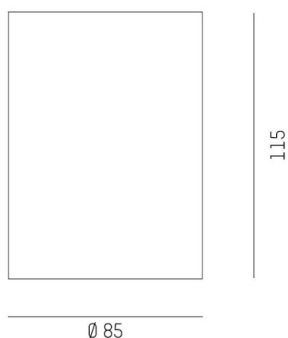

DARK NIGHT XS

527-0009060424050

DARK NIGHT TURN XS SD SURFACE MOUNTED DOWNLIGHT made of aluminium, white, similar to RAL 9016, decor white, high-efficiently vacuum deposited aluminium reflector beam 60°, light output direct, UGR <19, swiveling 355°, tilting 25°, with converter, max. 250mA, dimmability: not dimmable, IP20

DRAWING

TECHNICAL DETAILS

System perform. [W]	9
Bulb type	LED
Luminous flux [lm]	600
Current sec. [mA]	250
Colour temp. [K]	4000K
CRI	>90
UGR	<19
Optics	vacuum deposited aluminium reflector
Converter	with converter
Dimming	not dimmable
Light output	direct
Beam angle [°]	60°
Voltage [V]	220-240V 50/60Hz
Material	aluminium
Height [mm]	115
Diameter [mm]	85
IP protection class	IP20
Voltage class	protection cl. I
Shock resistance	IK02
Net weight [kg]	0,67
Colour lamp	white
RAL	9016
Colour decor	white
EAN-Number	9010506861112
Lifetime [h]	L80 B10 50 000
Energy efficiency cl.	D
No. of luminaires B16A	50

LIGHT DISTRIBUTION CURVE

The values are rated values. Power and luminous flux are initially subject to a tolerance of +/- 10%. Colour temperature tolerance: +/- 150 K. The values apply to an ambient temperature of 25°C unless otherwise specified.