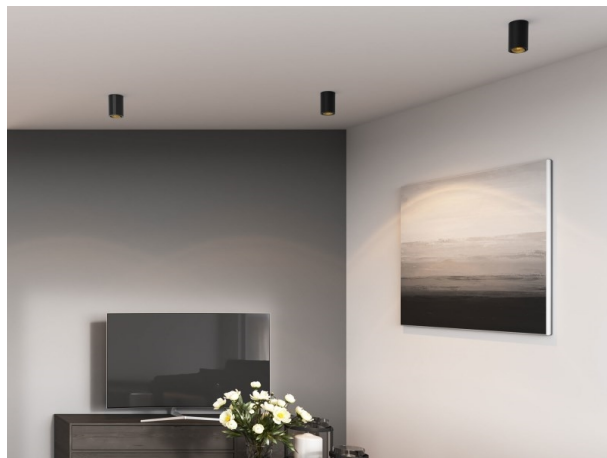

DARK NIGHT XS

527-0009060424050

DARK NIGHT TURN XS SD SURFACE MOUNTED DOWNLIGHT made of aluminium, white, similar to RAL 9016, decor white, high-efficiently vacuum deposited aluminium reflector beam 60°, light output direct, UGR <19, swiveling 355°, tilting 25°, with converter, max. 250mA, dimmability: not dimmable, IP20

DRAWING

TECHNICAL DETAILS

System perform. [W]	9
Bulb type	LED
Luminous flux [lm]	600
Current sec. [mA]	250
Colour temp. [K]	4000K
CRI	>90
UGR	<19
Optics	vacuum deposited aluminium reflector
Converter	with converter
Dimming	not dimmable
Light output	direct
Beam angle [°]	60°
Voltage [V]	220-240V 50/60Hz
Material	aluminium
Height [mm]	115
Diameter [mm]	85
IP protection class	IP20
Voltage class	protection cl. I
Shock resistance	IK02
Net weight [kg]	0,67
Colour lamp	white
RAL	9016
Colour decor	white
EAN-Number	9010506861112
Lifetime [h]	L80 B10 50 000
Energy efficiency cl.	D
No. of luminaires B16A	50