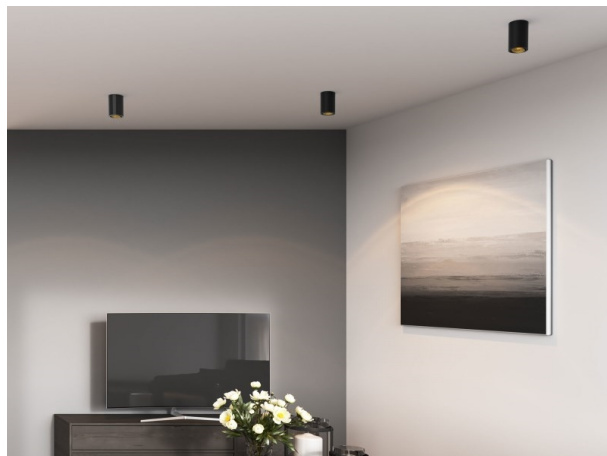

## DARK NIGHT XS

527-0009060424060

DARK NIGHT TURN XS SD SURFACE MOUNTED DOWNLIGHT made of aluminium, black matt, similar to RAL 9005, decor white, high-efficiently vacuum deposited aluminium reflector beam 60°, light output direct, UGR <19, swiveling 355°, tilting 25°, with converter, max. 250mA, dimmability: not dimmable, IP20

## TECHNICAL DETAILS

System perform. [W]	9
Bulb type	LED
Luminous flux [lm]	600
Current sec. [mA]	250
Colour temp. [K]	4000K
CRI	>90
UGR	<19
Optics	vacuum deposited aluminium reflector
Converter	with converter
Dimming	not dimmable
Light output	direct
Beam angle [°]	60°
Voltage [V]	220-240V 50/60Hz
Material	aluminium
Height [mm]	115
Diameter [mm]	85
IP protection class	IP20
Voltage class	protection cl. I
Shock resistance	IK02
Net weight [kg]	0,67
Colour lamp	black matt
RAL	9005
Colour decor	white
EAN-Number	9010506861129
Lifetime [h]	L80 B10 50 000
Energy efficiency cl.	D
No. of luminaires B16A	50