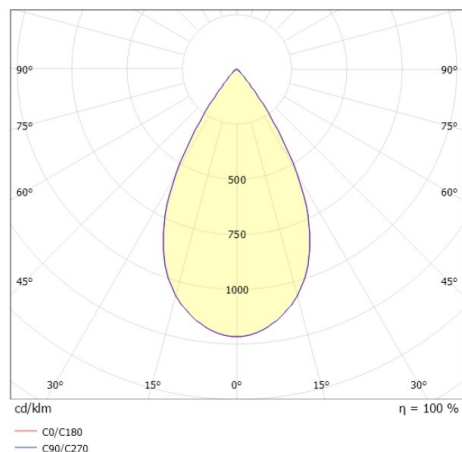

## DARK NIGHT XS

527-0009060424060

DARK NIGHT TURN XS SD SURFACE MOUNTED DOWNLIGHT made of aluminium, black matt, similar to RAL 9005, decor white, high-efficiently vacuum deposited aluminium reflector beam 60°, light output direct, UGR <19, swiveling 355°, tilting 25°, with converter, max. 250mA, dimmability: not dimmable, IP20

## DRAWING

## TECHNICAL DETAILS

System perform. [W]	9
Bulb type	LED
Luminous flux [lm]	600
Current sec. [mA]	250
Colour temp. [K]	4000K
CRI	>90
UGR	<19
Optics	vacuum deposited aluminium reflector
Converter	with converter
Dimming	not dimmable
Light output	direct
Beam angle [°]	60°
Voltage [V]	220-240V 50/60Hz
Material	aluminium
Height [mm]	115
Diameter [mm]	85
IP protection class	IP20
Voltage class	protection cl. I
Shock resistance	IK02
Net weight [kg]	0,67
Colour lamp	black matt
RAL	9005
Colour decor	white
EAN-Number	9010506861129
Lifetime [h]	L80 B10 50 000
Energy efficiency cl.	D
No. of luminaires B16A	50

## LIGHT DISTRIBUTION CURVE

The values are rated values. Power and luminous flux are initially subject to a tolerance of +/- 10%. Colour temperature tolerance: +/- 150 K. The values apply to an ambient temperature of 25°C unless otherwise specified.