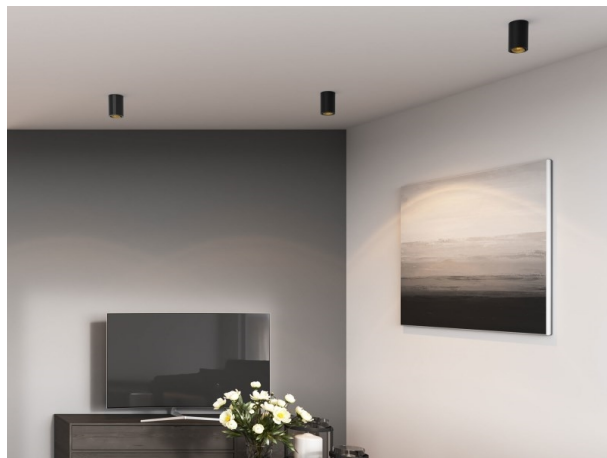

DARK NIGHT XS

527-0009060443050

DARK NIGHT TURN XS SD SURFACE MOUNTED DOWNLIGHT made of aluminium, white, similar to RAL 9016, decor white, high-efficiently vacuum deposited aluminium reflector beam 60°, light output direct, UGR <19, swiveling 355°, tilting 25°, with converter, max. 250mA, dimmability: not dimmable, IP20

DRAWING

TECHNICAL DETAILS

System perform. [W]	9
Bulb type	LED
Luminous flux [lm]	600
Current sec. [mA]	250
Colour temp. [K]	2700K
CRI	PREMIUM>90
UGR	<19
Optics	vacuum deposited aluminium reflector
Converter	with converter
Dimming	not dimmable
Light output	direct
Beam angle [°]	60°
Voltage [V]	220-240V 50/60Hz
Material	aluminium
Height [mm]	115
Diameter [mm]	85
IP protection class	IP20
Voltage class	protection cl. I
Shock resistance	IK02
Net weight [kg]	0,67
Colour lamp	white
RAL	9016
Colour decor	white
EAN-Number	9010506861136
Lifetime [h]	L80 B10 50 000
Energy efficiency cl.	D
No. of luminaires B16A	50