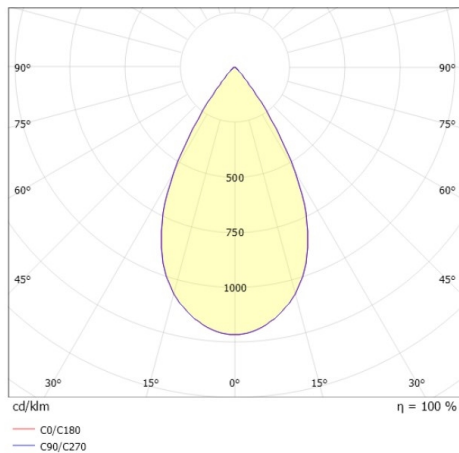

DARK NIGHT XS

527-0009060449050

DARK NIGHT TURN XS SD SURFACE MOUNTED DOWNLIGHT made of aluminium, white, similar to RAL 9016, decor white, high-efficiently vacuum deposited aluminium reflector beam 60°, light output direct, UGR <19, swiveling 355°, tilting 25°, with converter, max. 250mA, dimmability: not dimmable, IP20

DRAWING

TECHNICAL DETAILS

System perform. [W]	9
Bulb type	LED
Luminous flux [lm]	600
Current sec. [mA]	250
Colour temp. [K]	3000K
CRI	PREMIUM>90
UGR	<19
Optics	vacuum deposited aluminium reflector
Converter	with converter
Dimming	not dimmable
Light output	direct
Beam angle [°]	60°
Voltage [V]	220-240V 50/60Hz
Material	aluminium
Height [mm]	115
Diameter [mm]	85
IP protection class	IP20
Voltage class	protection cl. I
Shock resistance	IK02
Net weight [kg]	0,67
Colour lamp	white
RAL	9016
Colour decor	white
EAN-Number	9010506861150
Lifetime [h]	L80 B10 50 000
Energy efficiency cl.	D
No. of luminaires B16A	50

LIGHT DISTRIBUTION CURVE

The values are rated values. Power and luminous flux are initially subject to a tolerance of +/- 10%. Colour temperature tolerance: +/- 150 K. The values apply to an ambient temperature of 25°C unless otherwise specified.