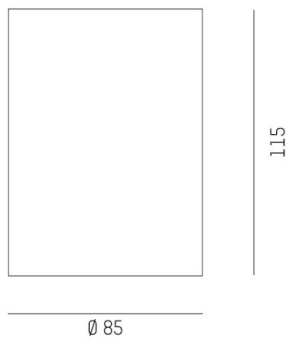

DARK NIGHT XS

527-0009060449050

DARK NIGHT TURN XS SD SURFACE MOUNTED DOWNLIGHT made of aluminium, white, similar to RAL 9016, decor white, high-efficiently vacuum deposited aluminium reflector beam 60°, light output direct, UGR <19, swiveling 355°, tilting 25°, with converter, max. 250mA, dimmability: not dimmable, IP20

DRAWING

TECHNICAL DETAILS

System perform. [W]	9
Bulb type	LED
Luminous flux [lm]	600
Current sec. [mA]	250
Colour temp. [K]	3000K
CRI	PREMIUM>90
UGR	<19
Optics	vacuum deposited aluminium reflector
Converter	with converter
Dimming	not dimmable
Light output	direct
Beam angle [°]	60°
Voltage [V]	220-240V 50/60Hz
Material	aluminium
Height [mm]	115
Diameter [mm]	85
IP protection class	IP20
Voltage class	protection cl. I
Shock resistance	IK02
Net weight [kg]	0,67
Colour lamp	white
RAL	9016
Colour decor	white
EAN-Number	9010506861150
Lifetime [h]	L80 B10 50 000
Energy efficiency cl.	D
No. of luminaires B16A	50

LIGHT DISTRIBUTION CURVE

The values are rated values. Power and luminous flux are initially subject to a tolerance of +/- 10%. Colour temperature tolerance: +/- 150 K. The values apply to an ambient temperature of 25°C unless otherwise specified.