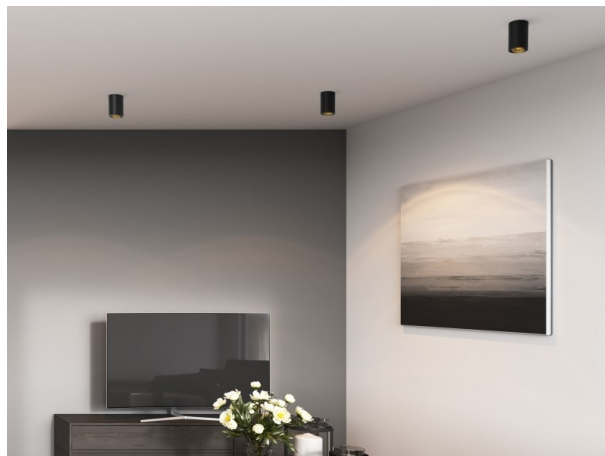

DARK NIGHT XS

527-0009060449060

DARK NIGHT TURN XS SD SURFACE MOUNTED DOWNLIGHT made of aluminium, black matt, similar to RAL 9005, decor white, high-efficiently vacuum deposited aluminium reflector beam 60°, light output direct, UGR <19, swiveling 355°, tilting 25°, with converter, max. 250mA, dimmability: not dimmable, IP20

DRAWING

TECHNICAL DETAILS

System perform. [W]	9
Bulb type	LED
Luminous flux [lm]	600
Current sec. [mA]	250
Colour temp. [K]	3000K
CRI	PREMIUM>90
UGR	<19
Optics	vacuum deposited aluminium reflector
Converter	with converter
Dimming	not dimmable
Light output	direct
Beam angle [°]	60°
Voltage [V]	220-240V 50/60Hz
Material	aluminium
Height [mm]	115
Diameter [mm]	85
IP protection class	IP20
Voltage class	protection cl. I
Shock resistance	IK02
Net weight [kg]	0,67
Colour lamp	black matt
RAL	9005
Colour decor	white
EAN-Number	9010506861167
Lifetime [h]	L80 B10 50 000
Energy efficiency cl.	D
No. of luminaires B16A	50