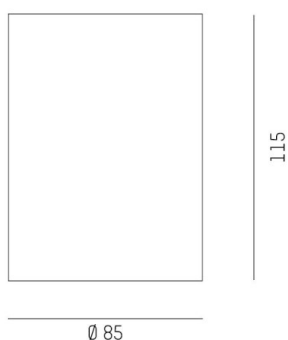

DARK NIGHT XS

527-0009060449060

DARK NIGHT TURN XS SD SURFACE MOUNTED DOWNLIGHT made of aluminium, black matt, similar to RAL 9005, decor white, high-efficiently vacuum deposited aluminium reflector beam 60°, light output direct, UGR <19, swiveling 355°, tilting 25°, with converter, max. 250mA, dimmability: not dimmable, IP20

DRAWING

TECHNICAL DETAILS

System perform. [W]	9
Bulb type	LED
Luminous flux [lm]	600
Current sec. [mA]	250
Colour temp. [K]	3000K
CRI	PREMIUM>90
UGR	<19
Optics	vacuum deposited aluminium reflector
Converter	with converter
Dimming	not dimmable
Light output	direct
Beam angle [°]	60°
Voltage [V]	220-240V 50/60Hz
Material	aluminium
Height [mm]	115
Diameter [mm]	85
IP protection class	IP20
Voltage class	protection cl. I
Shock resistance	IK02
Net weight [kg]	0,67
Colour lamp	black matt
RAL	9005
Colour decor	white
EAN-Number	9010506861167
Lifetime [h]	L80 B10 50 000
Energy efficiency cl.	D
No. of luminaires B16A	50

LIGHT DISTRIBUTION CURVE

The values are rated values. Power and luminous flux are initially subject to a tolerance of +/- 10%. Colour temperature tolerance: +/- 150 K. The values apply to an ambient temperature of 25°C unless otherwise specified.