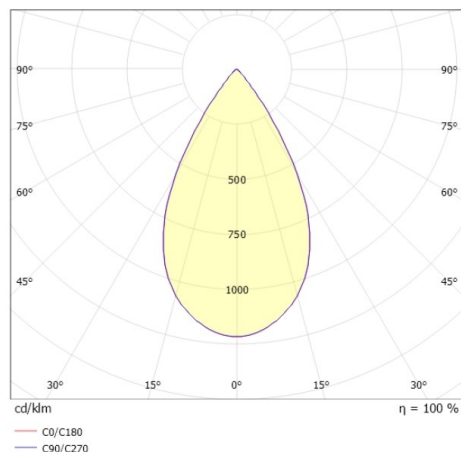

DARK NIGHT XS

527-0009060449060

DARK NIGHT TURN XS SD SURFACE MOUNTED DOWNLIGHT made of aluminium, black matt, similar to RAL 9005, decor white, high-efficiently vacuum deposited aluminium reflector beam 60°, light output direct, UGR <19, swiveling 355°, tilting 25°, with converter, max. 250mA, dimmability: not dimmable, IP20

DRAWING

TECHNICAL DETAILS

System perform. [W]	9
Bulb type	LED
Luminous flux [lm]	600
Current sec. [mA]	250
Colour temp. [K]	3000K
CRI	PREMIUM>90
UGR	<19
Optics	vacuum deposited aluminium reflector
Converter	with converter
Dimming	not dimmable
Light output	direct
Beam angle [°]	60°
Voltage [V]	220-240V 50/60Hz
Material	aluminium
Height [mm]	115
Diameter [mm]	85
IP protection class	IP20
Voltage class	protection cl. I
Shock resistance	IK02
Net weight [kg]	0,67
Colour lamp	black matt
RAL	9005
Colour decor	white
EAN-Number	9010506861167
Lifetime [h]	L80 B10 50 000
Energy efficiency cl.	D
No. of luminaires B16A	50

LIGHT DISTRIBUTION CURVE

The values are rated values. Power and luminous flux are initially subject to a tolerance of +/- 10%. Colour temperature tolerance: +/- 150 K. The values apply to an ambient temperature of 25°C unless otherwise specified.