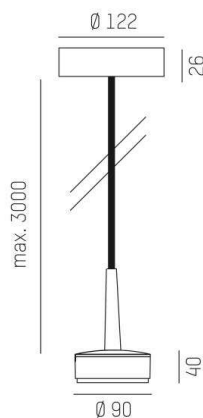

LITIN 2.0

540-0412213044040

LITIN 2 PD SUSPENSION made of aluminium, grey, similar to RAL 9006, decor grey, high quality plastic lens beam 24°, light output direct, dimmability: not dimmable, cable black, adapter/ceiling base grey, pendant length 3000mm, IP20

DRAWING

LIGHT DISTRIBUTION CURVE

TECHNICAL DETAILS

System perform. [W]	10
Bulb type	LED
Luminous flux [lm]	740
Colour temp. [K]	2700K
CRI	>90
Optics	high quality plastic lens
Designer	INHOUSE
Dimming	not dimmable
Light output	direct
Beam angle [°]	24°
Voltage [V]	220-240V 50/60Hz
Material	aluminium

Height [mm]	114
Pendant length [mm]	3000
Diameter [mm]	90
IP protection class	IP20
Voltage class	protection cl. II
Net weight [kg]	1,20

Colour lamp	grey
RAL	9006
Colour adapter/ceiling base	grey
Colour decor	grey
Electric wire	black
EAN-Number	9010506936100
Lifetime [h]	30 000
Energy efficiency cl.	G