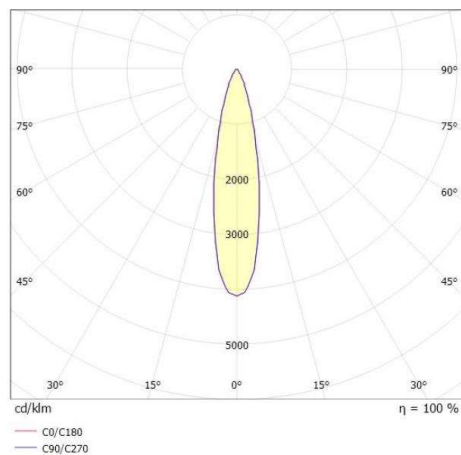

LITIN 2.0

540-0412213044040

LITIN 2 PD SUSPENSION made of aluminium, grey, similar to RAL 9006, decor grey, high quality plastic lens beam 24°, light output direct, dimmability: not dimmable, cable black, adapter/ceiling base grey, pendant length 3000mm, IP20

DRAWING

LIGHT DISTRIBUTION CURVE

TECHNICAL DETAILS

System perform. [W]	10
Bulb type	LED
Luminous flux [lm]	740
Colour temp. [K]	2700K
CRI	>90
Optics	high quality plastic lens
Designer	INHOUSE
Dimming	not dimmable
Light output	direct
Beam angle [°]	24°
Voltage [V]	220-240V 50/60Hz
Material	aluminium

Height [mm]	114
Pendant length [mm]	3000
Diameter [mm]	90
IP protection class	IP20
Voltage class	protection cl. II
Net weight [kg]	1,20

Colour lamp	grey
RAL	9006
Colour adapter/ceiling base	grey
Colour decor	grey
Electric wire	black
EAN-Number	9010506936100
Lifetime [h]	30 000
Energy efficiency cl.	G