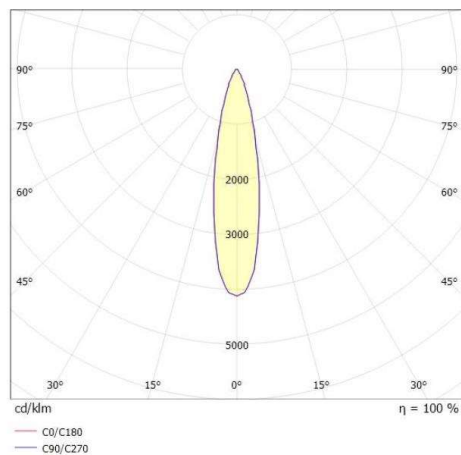

LITIN 2.0

540-0412213045050

LITIN 2 PD SUSPENSION made of aluminium, white, similar to RAL 9016, decor grey, high quality plastic lens beam 24°, light output direct, dimmability: not dimmable, cable white, adapter/ceiling base white, pendant length 3000mm, IP20

DRAWING

LIGHT DISTRIBUTION CURVE

TECHNICAL DETAILS

System perform. [W]	10
Bulb type	LED
Luminous flux [lm]	740
Colour temp. [K]	2700K
CRI	>90
Optics	high quality plastic lens
Designer	INHOUSE
Dimming	not dimmable
Light output	direct
Beam angle [°]	24°
Voltage [V]	220-240V 50/60Hz
Material	aluminium

Height [mm]	114
Pendant length [mm]	3000
Diameter [mm]	90
IP protection class	IP20
Voltage class	protection cl. II
Net weight [kg]	1,29

Colour lamp	white
RAL	9016
Colour adapter/ceiling base	white
Colour decor	grey
Electric wire	white
EAN-Number	9010506978964
Lifetime [h]	30 000
Energy efficiency cl.	G