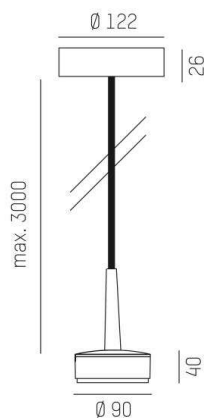

LITIN 2.0

540-0412213045050

LITIN 2 PD SUSPENSION made of aluminium, white, similar to RAL 9016, decor grey, high quality plastic lens beam 24°, light output direct, dimmability: not dimmable, cable white, adapter/ceiling base white, pendant length 3000mm, IP20

DRAWING

LIGHT DISTRIBUTION CURVE

TECHNICAL DETAILS

System perform. [W]	10
Bulb type	LED
Luminous flux [lm]	740
Colour temp. [K]	2700K
CRI	>90
Optics	high quality plastic lens
Designer	INHOUSE
Dimming	not dimmable
Light output	direct
Beam angle [°]	24°
Voltage [V]	220-240V 50/60Hz
Material	aluminium

Height [mm]	114
Pendant length [mm]	3000
Diameter [mm]	90
IP protection class	IP20
Voltage class	protection cl. II
Net weight [kg]	1,29

Colour lamp	white
RAL	9016
Colour adapter/ceiling base	white
Colour decor	grey
Electric wire	white
EAN-Number	9010506978964
Lifetime [h]	30 000
Energy efficiency cl.	G