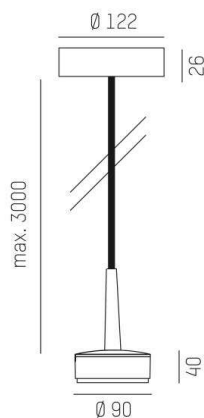

## LITIN 2.0

540-0412213046060

LITIN 2 PD SUSPENSION made of aluminium, black, similar to RAL 9005, decor grey, high quality plastic lens beam 24°, light output direct, dimmability: not dimmable, cable black, adapter/ceiling base black, pendant length 3000mm, IP20

## DRAWING

## TECHNICAL DETAILS

System perform. [W]	10
Bulb type	LED
Luminous flux [lm]	740
Colour temp. [K]	2700K
CRI	>90
Optics	high quality plastic lens
Designer	INHOUSE
Dimming	not dimmable
Light output	direct
Beam angle [°]	24°
Voltage [V]	220-240V 50/60Hz
Material	aluminium

Height [mm]	114
Pendant length [mm]	3000
Diameter [mm]	90
IP protection class	IP20
Voltage class	protection cl. II
Net weight [kg]	1,19

Colour lamp	black
RAL	9005
Colour adapter/ceiling base	black
Colour decor	grey
Electric wire	black
EAN-Number	9010506978971
Lifetime [h]	30 000
Energy efficiency cl.	G