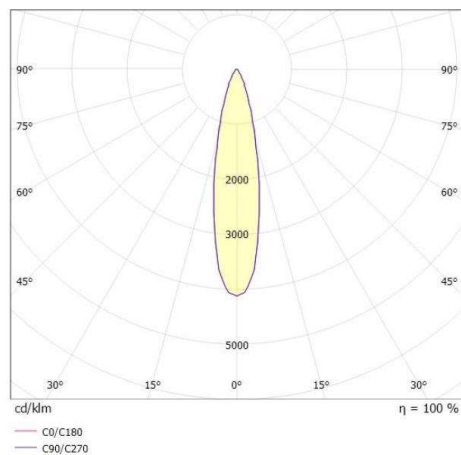

## DRAWING

## LIGHT DISTRIBUTION CURVE

## TECHNICAL DETAILS

System perform. [W]	10
Bulb type	LED
Luminous flux [lm]	740
Colour temp. [K]	2700K
CRI	>90
Optics	high quality plastic lens
Designer	INHOUSE
Dimming	not dimmable
Light output	direct
Beam angle [°]	24°
Voltage [V]	220-240V 50/60Hz
Material	aluminium

Height [mm]	114
Pendant length [mm]	3000
Diameter [mm]	90
IP protection class	IP20
Voltage class	protection cl. II
Net weight [kg]	1,19

Colour lamp	black
RAL	9005
Colour adapter/ceiling base	black
Colour decor	grey
Electric wire	black
EAN-Number	9010506978971
Lifetime [h]	30 000
Energy efficiency cl.	G