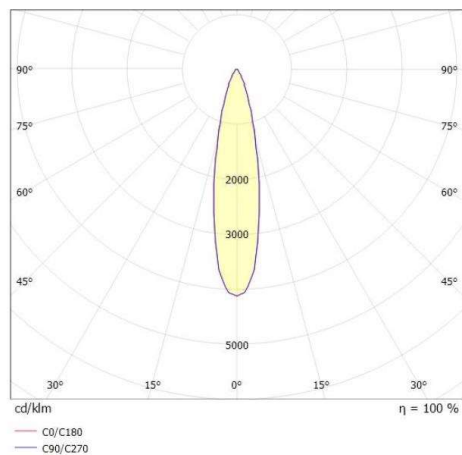

LITIN 2.0

540-0412213054040

LITIN 2 PD SUSPENSION made of aluminium, grey, similar to RAL 9006, decor white, high quality plastic lens beam 24°, light output direct, dimmability: not dimmable, cable black, adapter/ceiling base grey, pendant length 3000mm, IP20

DRAWING

LIGHT DISTRIBUTION CURVE

TECHNICAL DETAILS

System perform. [W]	10
Bulb type	LED
Luminous flux [lm]	740
Colour temp. [K]	2700K
CRI	>90
Optics	high quality plastic lens
Designer	INHOUSE
Dimming	not dimmable
Light output	direct
Beam angle [°]	24°
Voltage [V]	220-240V 50/60Hz
Material	aluminium

Height [mm]	114
Pendant length [mm]	3000
Diameter [mm]	90
IP protection class	IP20
Voltage class	protection cl. II
Net weight [kg]	1,20

Colour lamp	grey
RAL	9006
Colour adapter/ceiling base	grey
Colour decor	white
Electric wire	black
EAN-Number	9010506936117
Lifetime [h]	30 000
Energy efficiency cl.	6