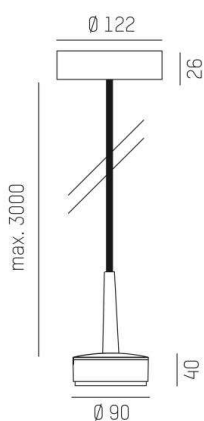

LITIN 2.0

540-0412213054040

LITIN 2 PD SUSPENSION made of aluminium, grey, similar to RAL 9006, decor white, high quality plastic lens beam 24°, light output direct, dimmability: not dimmable, cable black, adapter/ceiling base grey, pendant length 3000mm, IP20

DRAWING

LIGHT DISTRIBUTION CURVE

TECHNICAL DETAILS

System perform. [W]	10
Bulb type	LED
Luminous flux [lm]	740
Colour temp. [K]	2700K
CRI	>90
Optics	high quality plastic lens
Designer	INHOUSE
Dimming	not dimmable
Light output	direct
Beam angle [°]	24°
Voltage [V]	220-240V 50/60Hz
Material	aluminium

Height [mm]	114
Pendant length [mm]	3000
Diameter [mm]	90
IP protection class	IP20
Voltage class	protection cl. II
Net weight [kg]	1,20

Colour lamp	grey
RAL	9006
Colour adapter/ceiling base	grey
Colour decor	white
Electric wire	black
EAN-Number	9010506936117
Lifetime [h]	30 000
Energy efficiency cl.	6