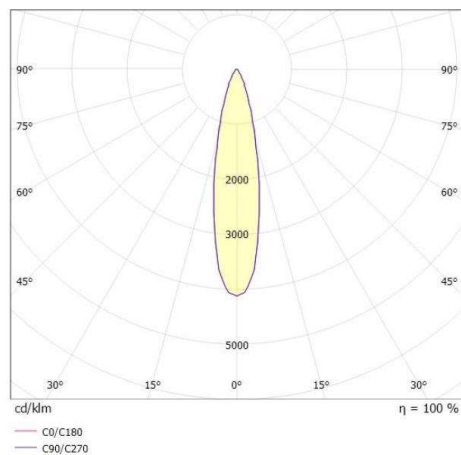

LITIN 2.0

540-0412213064040

LITIN 2 PD SUSPENSION made of aluminium, grey, similar to RAL 9006, decor black, high quality plastic lens beam 24°, light output direct, dimmability: not dimmable, cable black, adapter/ceiling base grey, pendant length 3000mm, IP20

DRAWING

LIGHT DISTRIBUTION CURVE

TECHNICAL DETAILS

System perform. [W]	10
Bulb type	LED
Luminous flux [lm]	740
Colour temp. [K]	2700K
CRI	>90
Optics	high quality plastic lens
Designer	INHOUSE
Dimming	not dimmable
Light output	direct
Beam angle [°]	24°
Voltage [V]	220-240V 50/60Hz
Material	aluminium
Height [mm]	114
Pendant length [mm]	3000
Diameter [mm]	90
IP protection class	IP20
Voltage class	protection cl. II
Net weight [kg]	1,20
Colour lamp	grey
RAL	9006
Colour adapter/ceiling base	grey
Colour decor	black
Electric wire	black
EAN-Number	9010506936148
Lifetime [h]	30 000
Energy efficiency cl.	G

The values are rated values. Power and luminous flux are initially subject to a tolerance of +/- 10%. Colour temperature tolerance: +/- 150 K. The values apply to an ambient temperature of 25°C unless otherwise specified.