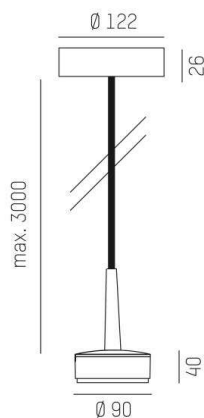

LITIN 2.0

540-0412213064040

LITIN 2 PD SUSPENSION made of aluminium, grey, similar to RAL 9006, decor black, high quality plastic lens beam 24°, light output direct, dimmability: not dimmable, cable black, adapter/ceiling base grey, pendant length 3000mm, IP20

DRAWING

LIGHT DISTRIBUTION CURVE

TECHNICAL DETAILS

System perform. [W]	10
Bulb type	LED
Luminous flux [lm]	740
Colour temp. [K]	2700K
CRI	>90
Optics	high quality plastic lens
Designer	INHOUSE
Dimming	not dimmable
Light output	direct
Beam angle [°]	24°
Voltage [V]	220-240V 50/60Hz
Material	aluminium
Height [mm]	114
Pendant length [mm]	3000
Diameter [mm]	90
IP protection class	IP20
Voltage class	protection cl. II
Net weight [kg]	1,20
Colour lamp	grey
RAL	9006
Colour adapter/ceiling base	grey
Colour decor	black
Electric wire	black
EAN-Number	9010506936148
Lifetime [h]	30 000
Energy efficiency cl.	G

The values are rated values. Power and luminous flux are initially subject to a tolerance of +/- 10%. Colour temperature tolerance: +/- 150 K. The values apply to an ambient temperature of 25°C unless otherwise specified.