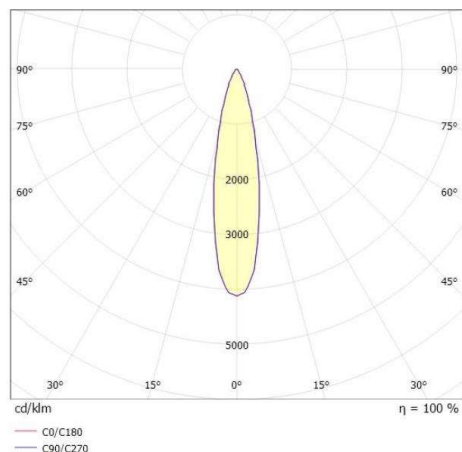

## DRAWING

## LIGHT DISTRIBUTION CURVE

## TECHNICAL DETAILS

System perform. [W]	10
Bulb type	LED
Luminous flux [lm]	740
Colour temp. [K]	2700K
CRI	>90
Optics	high quality plastic lens
Designer	INHOUSE
Dimming	not dimmable
Light output	direct
Beam angle [°]	24°
Voltage [V]	220-240V 50/60Hz
Material	aluminium

Height [mm]	114
Pendant length [mm]	3000
Diameter [mm]	90
IP protection class	IP20
Voltage class	protection cl. II
Net weight [kg]	1,20

Colour lamp	grey
RAL	9006
Colour adapter/ceiling base	grey
Colour decor	gold
Electric wire	black
EAN-Number	9010506978995
Lifetime [h]	30 000
Energy efficiency cl.	G