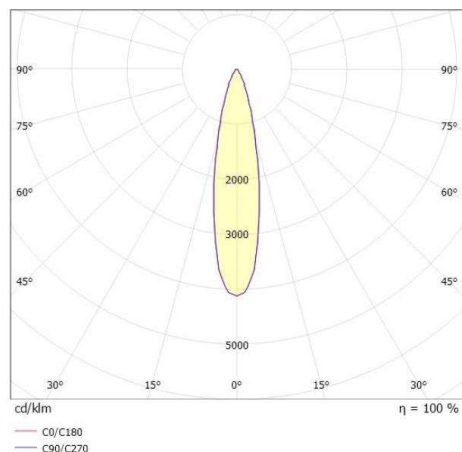

LITIN 2.0

540-0412214044040

LITIN 2 PD SUSPENSION made of aluminium, grey, similar to RAL 9006, decor grey, high quality plastic lens beam 24°, light output direct, dimmability: not dimmable, cable black, adapter/ceiling base grey, pendant length 3000mm, IP20

DRAWING

LIGHT DISTRIBUTION CURVE

TECHNICAL DETAILS

System perform. [W]	10
Bulb type	LED
Luminous flux [lm]	840
Colour temp. [K]	4000K
CRI	>90
Optics	high quality plastic lens
Designer	INHOUSE
Dimming	not dimmable
Light output	direct
Beam angle [°]	24°
Voltage [V]	220-240V 50/60Hz
Material	aluminium

Height [mm]	114
Pendant length [mm]	3000
Diameter [mm]	90
IP protection class	IP20
Voltage class	protection cl. II
Net weight [kg]	1,20

Colour lamp	grey
RAL	9006
Colour adapter/ceiling base	grey
Colour decor	grey
Electric wire	black
EAN-Number	9010506936186
Lifetime [h]	30 000
Energy efficiency cl.	6