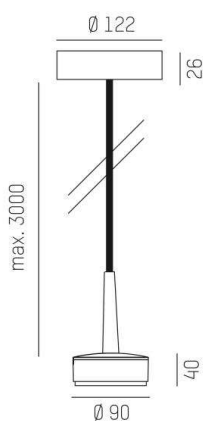

LITIN 2.0

540-0412214044040

LITIN 2 PD SUSPENSION made of aluminium, grey, similar to RAL 9006, decor grey, high quality plastic lens beam 24°, light output direct, dimmability: not dimmable, cable black, adapter/ceiling base grey, pendant length 3000mm, IP20

DRAWING

LIGHT DISTRIBUTION CURVE

TECHNICAL DETAILS

System perform. [W]	10
Bulb type	LED
Luminous flux [lm]	840
Colour temp. [K]	4000K
CRI	>90
Optics	high quality plastic lens
Designer	INHOUSE
Dimming	not dimmable
Light output	direct
Beam angle [°]	24°
Voltage [V]	220-240V 50/60Hz
Material	aluminium

Height [mm]	114
Pendant length [mm]	3000
Diameter [mm]	90
IP protection class	IP20
Voltage class	protection cl. II
Net weight [kg]	1,20

Colour lamp	grey
RAL	9006
Colour adapter/ceiling base	grey
Colour decor	grey
Electric wire	black
EAN-Number	9010506936186
Lifetime [h]	30 000
Energy efficiency cl.	6