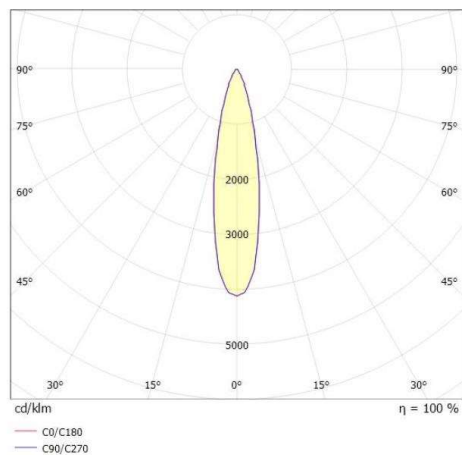

## DRAWING

## LIGHT DISTRIBUTION CURVE

## TECHNICAL DETAILS

System perform. [W]	10
Bulb type	LED
Luminous flux [lm]	840
Colour temp. [K]	4000K
CRI	>90
Optics	high quality plastic lens
Designer	INHOUSE
Dimming	not dimmable
Light output	direct
Beam angle [°]	24°
Voltage [V]	220-240V 50/60Hz
Material	aluminium

Height [mm]	114
Pendant length [mm]	3000
Diameter [mm]	90
IP protection class	IP20
Voltage class	protection cl. II
Net weight [kg]	1,19

Colour lamp	black
RAL	9005
Colour adapter/ceiling base	black
Colour decor	grey
Electric wire	black
EAN-Number	9010506979015
Lifetime [h]	30 000
Energy efficiency cl.	G