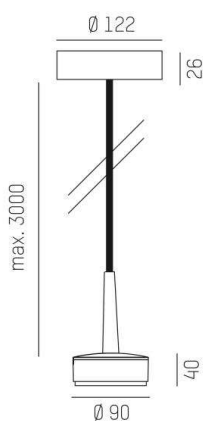

## LITIN 2.0

540-0412214046060

LITIN 2 PD SUSPENSION made of aluminium, black, similar to RAL 9005, decor grey, high quality plastic lens beam 24°, light output direct, dimmability: not dimmable, cable black, adapter/ceiling base black, pendant length 3000mm, IP20

## DRAWING

## TECHNICAL DETAILS

System perform. [W]	10
Bulb type	LED
Luminous flux [lm]	840
Colour temp. [K]	4000K
CRI	>90
Optics	high quality plastic lens
Designer	INHOUSE
Dimming	not dimmable
Light output	direct
Beam angle [°]	24°
Voltage [V]	220-240V 50/60Hz
Material	aluminium

Height [mm]	114
Pendant length [mm]	3000
Diameter [mm]	90
IP protection class	IP20
Voltage class	protection cl. II
Net weight [kg]	1,19

Colour lamp	black
RAL	9005
Colour adapter/ceiling base	black
Colour decor	grey
Electric wire	black
EAN-Number	9010506979015
Lifetime [h]	30 000
Energy efficiency cl.	G