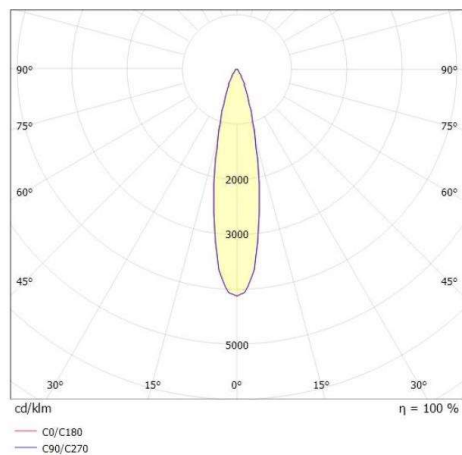

LITIN 2.0

540-0412214054040

LITIN 2 PD SUSPENSION made of aluminium, grey, similar to RAL 9006, decor white, high quality plastic lens beam 24°, light output direct, dimmability: not dimmable, cable black, adapter/ceiling base grey, pendant length 3000mm, IP20

DRAWING

LIGHT DISTRIBUTION CURVE

TECHNICAL DETAILS

System perform. [W]	10
Bulb type	LED
Luminous flux [lm]	840
Colour temp. [K]	4000K
CRI	>90
Optics	high quality plastic lens
Designer	INHOUSE
Dimming	not dimmable
Light output	direct
Beam angle [°]	24°
Voltage [V]	220-240V 50/60Hz
Material	aluminium

Height [mm]	114
Pendant length [mm]	3000
Diameter [mm]	90
IP protection class	IP20
Voltage class	protection cl. II
Net weight [kg]	1,20

Colour lamp	grey
RAL	9006
Colour adapter/ceiling base	grey
Colour decor	white
Electric wire	black
EAN-Number	9010506936193
Lifetime [h]	30 000
Energy efficiency cl.	6