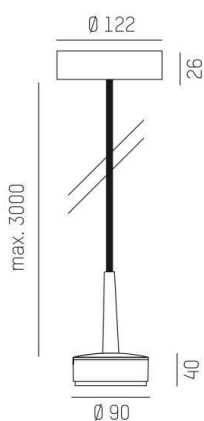

## LITIN 2.0

540-04122141d4040

LITIN 2 PD SUSPENSION made of aluminium, grey, similar to RAL 9006, decor gold, high quality plastic lens beam 24°, light output direct, dimmability: not dimmable, cable black, adapter/ceiling base grey, pendant length 3000mm, IP20

## DRAWING

## TECHNICAL DETAILS

System perform. [W]	10
Bulb type	LED
Luminous flux [lm]	840
Colour temp. [K]	4000K
CRI	>90
Optics	high quality plastic lens
Designer	INHOUSE
Dimming	not dimmable
Light output	direct
Beam angle [°]	24°
Voltage [V]	220-240V 50/60Hz
Material	aluminium

Height [mm]	114
Pendant length [mm]	3000
Diameter [mm]	90
IP protection class	IP20
Voltage class	protection cl. II
Net weight [kg]	1,20

Colour lamp	grey
RAL	9006
Colour adapter/ceiling base	grey
Colour decor	gold
Electric wire	black
EAN-Number	9010506979039
Lifetime [h]	30 000
Energy efficiency cl.	6