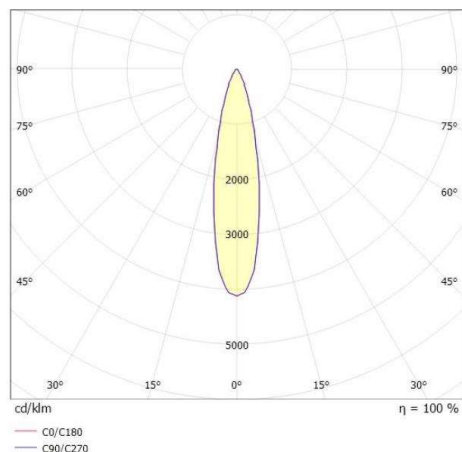

## DRAWING

## LIGHT DISTRIBUTION CURVE

## TECHNICAL DETAILS

System perform. [W]	10
Bulb type	LED
Luminous flux [lm]	840
Colour temp. [K]	4000K
CRI	>90
Optics	high quality plastic lens
Designer	INHOUSE
Dimming	not dimmable
Light output	direct
Beam angle [°]	24°
Voltage [V]	220-240V 50/60Hz
Material	aluminium

Height [mm]	114
Pendant length [mm]	3000
Diameter [mm]	90
IP protection class	IP20
Voltage class	protection cl. II
Net weight [kg]	1,20

Colour lamp	grey
RAL	9006
Colour adapter/ceiling base	grey
Colour decor	gold
Electric wire	black
EAN-Number	9010506979039
Lifetime [h]	30 000
Energy efficiency cl.	6