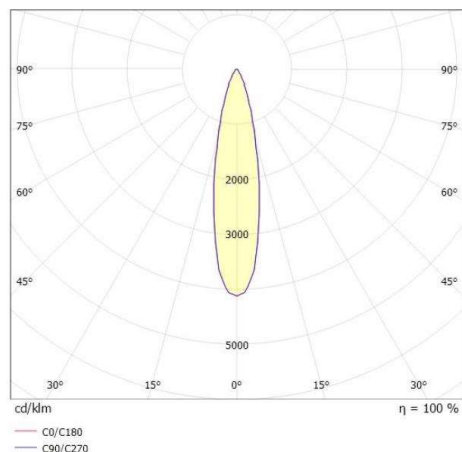

LITIN 2.0

540-0412219044040

LITIN 2 PD SUSPENSION made of aluminium, grey, similar to RAL 9006, decor grey, high quality plastic lens beam 24°, light output direct, dimmability: not dimmable, cable black, adapter/ceiling base grey, pendant length 3000mm, IP20

DRAWING

LIGHT DISTRIBUTION CURVE

TECHNICAL DETAILS

System perform. [W]	10
Bulb type	LED
Luminous flux [lm]	800
Colour temp. [K]	3000K
CRI	>90
Optics	high quality plastic lens
Designer	INHOUSE
Dimming	not dimmable
Light output	direct
Beam angle [°]	24°
Voltage [V]	220-240V 50/60Hz
Material	aluminium

Height [mm]	114
Pendant length [mm]	3000
Diameter [mm]	90
IP protection class	IP20
Voltage class	protection cl. II
Net weight [kg]	1,20

Colour lamp	grey
RAL	9006
Colour adapter/ceiling base	grey
Colour decor	grey
Electric wire	black
EAN-Number	9010506936254
Lifetime [h]	30 000
Energy efficiency cl.	6