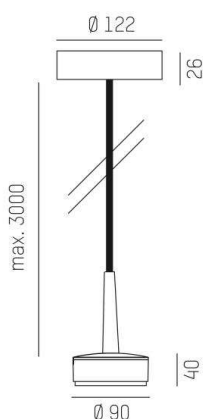

LITIN 2.0

540-0412219044040

LITIN 2 PD SUSPENSION made of aluminium, grey, similar to RAL 9006, decor grey, high quality plastic lens beam 24°, light output direct, dimmability: not dimmable, cable black, adapter/ceiling base grey, pendant length 3000mm, IP20

DRAWING

LIGHT DISTRIBUTION CURVE

TECHNICAL DETAILS

System perform. [W]	10
Bulb type	LED
Luminous flux [lm]	800
Colour temp. [K]	3000K
CRI	>90
Optics	high quality plastic lens
Designer	INHOUSE
Dimming	not dimmable
Light output	direct
Beam angle [°]	24°
Voltage [V]	220-240V 50/60Hz
Material	aluminium

Height [mm]	114
Pendant length [mm]	3000
Diameter [mm]	90
IP protection class	IP20
Voltage class	protection cl. II
Net weight [kg]	1,20

Colour lamp	grey
RAL	9006
Colour adapter/ceiling base	grey
Colour decor	grey
Electric wire	black
EAN-Number	9010506936254
Lifetime [h]	30 000
Energy efficiency cl.	6