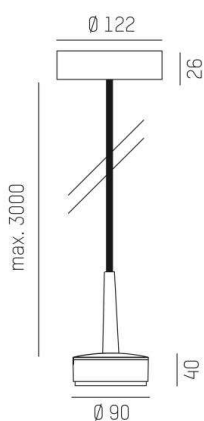

## LITIN 2.0

540-0412219045050

LITIN 2 PD SUSPENSION made of aluminium, white, similar to RAL 9016, decor grey, high quality plastic lens beam 24°, light output direct, dimmability: not dimmable, cable white, adapter/ceiling base white, pendant length 3000mm, IP20

## DRAWING

## TECHNICAL DETAILS

System perform. [W]	10
Bulb type	LED
Luminous flux [lm]	800
Colour temp. [K]	3000K
CRI	>90
Optics	high quality plastic lens
Designer	INHOUSE
Dimming	not dimmable
Light output	direct
Beam angle [°]	24°
Voltage [V]	220-240V 50/60Hz
Material	aluminium

Height [mm]	114
Pendant length [mm]	3000
Diameter [mm]	90
IP protection class	IP20
Voltage class	protection cl. II
Net weight [kg]	1,29

Colour lamp	white
RAL	9016
Colour adapter/ceiling base	white
Colour decor	grey
Electric wire	white
EAN-Number	9010506979046
Lifetime [h]	30 000
Energy efficiency cl.	G