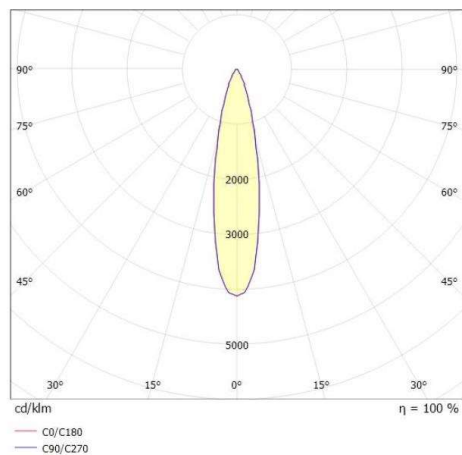

## DRAWING

## LIGHT DISTRIBUTION CURVE

## TECHNICAL DETAILS

System perform. [W]	10
Bulb type	LED
Luminous flux [lm]	800
Colour temp. [K]	3000K
CRI	>90
Optics	high quality plastic lens
Designer	INHOUSE
Dimming	not dimmable
Light output	direct
Beam angle [°]	24°
Voltage [V]	220-240V 50/60Hz
Material	aluminium

Height [mm]	114
Pendant length [mm]	3000
Diameter [mm]	90
IP protection class	IP20
Voltage class	protection cl. II
Net weight [kg]	1,29

Colour lamp	white
RAL	9016
Colour adapter/ceiling base	white
Colour decor	grey
Electric wire	white
EAN-Number	9010506979046
Lifetime [h]	30 000
Energy efficiency cl.	G