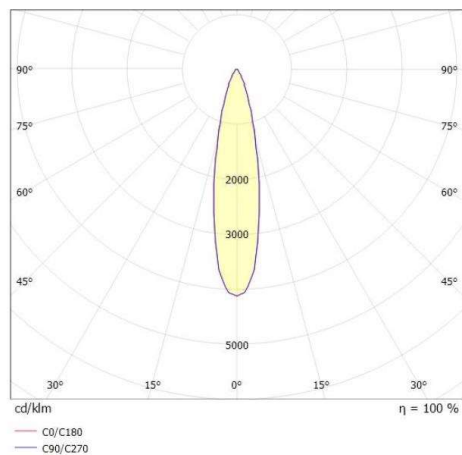

## DRAWING

## LIGHT DISTRIBUTION CURVE

## TECHNICAL DETAILS

System perform. [W]	10
Bulb type	LED
Luminous flux [lm]	800
Colour temp. [K]	3000K
CRI	>90
Optics	high quality plastic lens
Designer	INHOUSE
Dimming	not dimmable
Light output	direct
Beam angle [°]	24°
Voltage [V]	220-240V 50/60Hz
Material	aluminium

Height [mm]	114
Pendant length [mm]	3000
Diameter [mm]	90
IP protection class	IP20
Voltage class	protection cl. II
Net weight [kg]	1,20

Colour lamp	grey
RAL	9006
Colour adapter/ceiling base	grey
Colour decor	gold
Electric wire	black
EAN-Number	9010506979077
Lifetime [h]	30 000
Energy efficiency cl.	6