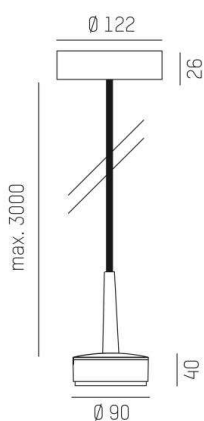

## LITIN 2.0

540-04122191d4040

LITIN 2 PD SUSPENSION made of aluminium, grey, similar to RAL 9006, decor gold, high quality plastic lens beam 24°, light output direct, dimmability: not dimmable, cable black, adapter/ceiling base grey, pendant length 3000mm, IP20

## DRAWING

## TECHNICAL DETAILS

System perform. [W]	10
Bulb type	LED
Luminous flux [lm]	800
Colour temp. [K]	3000K
CRI	>90
Optics	high quality plastic lens
Designer	INHOUSE
Dimming	not dimmable
Light output	direct
Beam angle [°]	24°
Voltage [V]	220-240V 50/60Hz
Material	aluminium

Height [mm]	114
Pendant length [mm]	3000
Diameter [mm]	90
IP protection class	IP20
Voltage class	protection cl. II
Net weight [kg]	1,20

Colour lamp	grey
RAL	9006
Colour adapter/ceiling base	grey
Colour decor	gold
Electric wire	black
EAN-Number	9010506979077
Lifetime [h]	30 000
Energy efficiency cl.	6