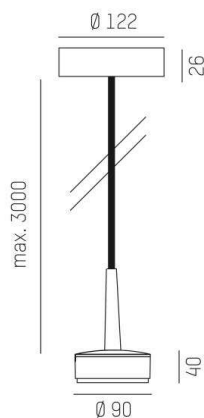

LITIN 2.0

540-04122191d6060

LITIN 2 PD SUSPENSION made of aluminium, black, similar to RAL 9005, decor gold, high quality plastic lens beam 24°, light output direct, dimmability: not dimmable, cable black, adapter/ceiling base black, pendant length 3000mm, IP20

DRAWING

LIGHT DISTRIBUTION CURVE

TECHNICAL DETAILS

System perform. [W]	10
Bulb type	LED
Luminous flux [lm]	800
Colour temp. [K]	3000K
CRI	>90
Optics	high quality plastic lens
Designer	INHOUSE
Dimming	not dimmable
Light output	direct
Beam angle [°]	24°
Voltage [V]	220-240V 50/60Hz
Material	aluminium
Height [mm]	114
Pendant length [mm]	3000
Diameter [mm]	90
IP protection class	IP20
Voltage class	protection cl. II
Net weight [kg]	1,19
Colour lamp	black
RAL	9005
Colour adapter/ceiling base	black
Colour decor	gold
Electric wire	black
EAN-Number	9010506830880
Lifetime [h]	30 000
Energy efficiency cl.	G

The values are rated values. Power and luminous flux are initially subject to a tolerance of +/- 10%. Colour temperature tolerance: +/- 150 K. The values apply to an ambient temperature of 25°C unless otherwise specified.