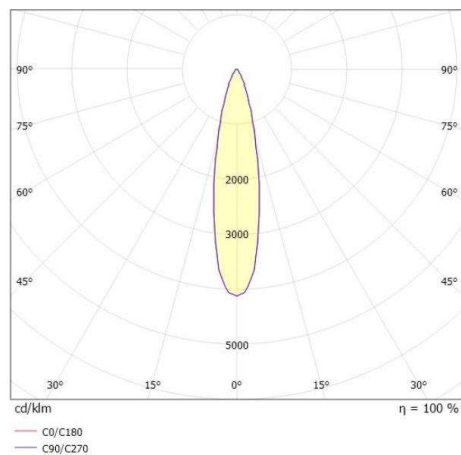

LITIN 2.0

540-04122191d6060

LITIN 2 PD SUSPENSION made of aluminium, black, similar to RAL 9005, decor gold, high quality plastic lens beam 24°, light output direct, dimmability: not dimmable, cable black, adapter/ceiling base black, pendant length 3000mm, IP20

DRAWING

LIGHT DISTRIBUTION CURVE

TECHNICAL DETAILS

System perform. [W]	10
Bulb type	LED
Luminous flux [lm]	800
Colour temp. [K]	3000K
CRI	>90
Optics	high quality plastic lens
Designer	INHOUSE
Dimming	not dimmable
Light output	direct
Beam angle [°]	24°
Voltage [V]	220-240V 50/60Hz
Material	aluminium
Height [mm]	114
Pendant length [mm]	3000
Diameter [mm]	90
IP protection class	IP20
Voltage class	protection cl. II
Net weight [kg]	1,19
Colour lamp	black
RAL	9005
Colour adapter/ceiling base	black
Colour decor	gold
Electric wire	black
EAN-Number	9010506830880
Lifetime [h]	30 000
Energy efficiency cl.	G

The values are rated values. Power and luminous flux are initially subject to a tolerance of +/- 10%. Colour temperature tolerance: +/- 150 K. The values apply to an ambient temperature of 25°C unless otherwise specified.