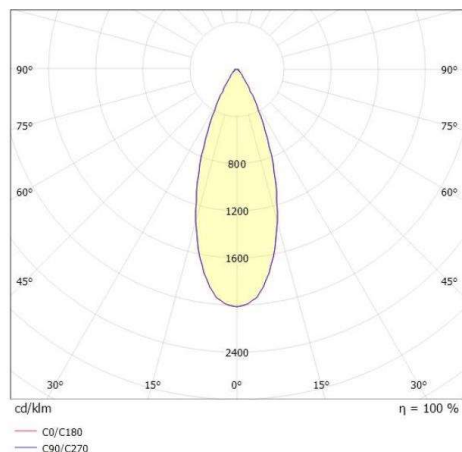

LITIN 2.0

540-0412313044040

LITIN 2 PD SUSPENSION made of aluminium, grey, similar to RAL 9006, decor grey, high quality plastic lens beam 40°, light output direct, dimmability: not dimmable, cable black, adapter/ceiling base grey, pendant length 3000mm, IP20

DRAWING

LIGHT DISTRIBUTION CURVE

TECHNICAL DETAILS

System perform. [W]	10
Bulb type	LED
Luminous flux [lm]	720
Colour temp. [K]	2700K
CRI	>90
Optics	high quality plastic lens
Designer	INHOUSE
Dimming	not dimmable
Light output	direct
Beam angle [°]	40°
Voltage [V]	220-240V 50/60Hz
Material	aluminium

Height [mm]	114
Pendant length [mm]	3000
Diameter [mm]	90
IP protection class	IP20
Voltage class	protection cl. II
Net weight [kg]	1,20

Colour lamp	grey
RAL	9006
Colour adapter/ceiling base	grey
Colour decor	grey
Electric wire	black
EAN-Number	9010506936339
Lifetime [h]	30 000
Energy efficiency cl.	G