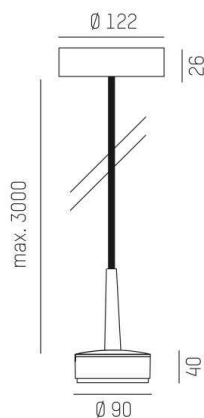

LITIN 2.0

540-0412313046060

LITIN 2 PD SUSPENSION made of aluminium, black, similar to RAL 9005, decor grey, high quality plastic lens beam 40°, light output direct, dimmability: not dimmable, cable black, adapter/ceiling base black, pendant length 3000mm, IP20

DRAWING

LIGHT DISTRIBUTION CURVE

TECHNICAL DETAILS

System perform. [W]	10
Bulb type	LED
Luminous flux [lm]	720
Colour temp. [K]	2700K
CRI	>90
Optics	high quality plastic lens
Designer	INHOUSE
Dimming	not dimmable
Light output	direct
Beam angle [°]	40°
Voltage [V]	220-240V 50/60Hz
Material	aluminium
Height [mm]	114
Pendant length [mm]	3000
Diameter [mm]	90
IP protection class	IP20
Voltage class	protection cl. II
Net weight [kg]	1,19
Colour lamp	black
RAL	9005
Colour adapter/ceiling base	black
Colour decor	grey
Electric wire	black
EAN-Number	9010506979091
Lifetime [h]	30 000
Energy efficiency cl.	G

The values are rated values. Power and luminous flux are initially subject to a tolerance of +/- 10%. Colour temperature tolerance: +/- 150 K. The values apply to an ambient temperature of 25°C unless otherwise specified.