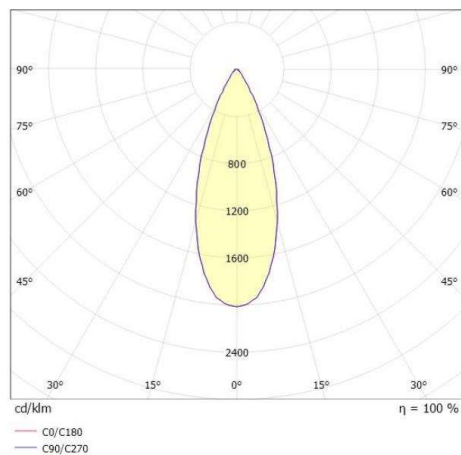

LITIN 2.0

540-0412313046060

LITIN 2 PD SUSPENSION made of aluminium, black, similar to RAL 9005, decor grey, high quality plastic lens beam 40°, light output direct, dimmability: not dimmable, cable black, adapter/ceiling base black, pendant length 3000mm, IP20

DRAWING

LIGHT DISTRIBUTION CURVE

TECHNICAL DETAILS

System perform. [W]	10
Bulb type	LED
Luminous flux [lm]	720
Colour temp. [K]	2700K
CRI	>90
Optics	high quality plastic lens
Designer	INHOUSE
Dimming	not dimmable
Light output	direct
Beam angle [°]	40°
Voltage [V]	220-240V 50/60Hz
Material	aluminium
Height [mm]	114
Pendant length [mm]	3000
Diameter [mm]	90
IP protection class	IP20
Voltage class	protection cl. II
Net weight [kg]	1,19
Colour lamp	black
RAL	9005
Colour adapter/ceiling base	black
Colour decor	grey
Electric wire	black
EAN-Number	9010506979091
Lifetime [h]	30 000
Energy efficiency cl.	G

The values are rated values. Power and luminous flux are initially subject to a tolerance of +/- 10%. Colour temperature tolerance: +/- 150 K. The values apply to an ambient temperature of 25°C unless otherwise specified.