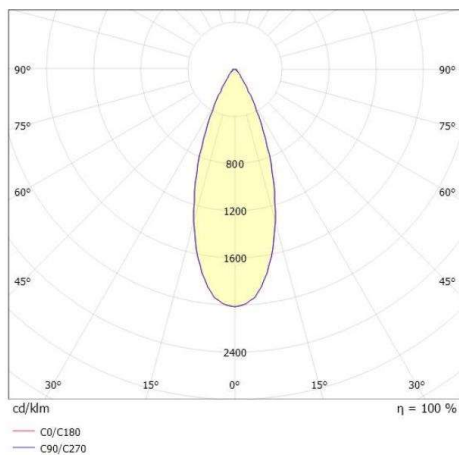

LITIN 2.0

540-0412313054040

LITIN 2 PD SUSPENSION made of aluminium, grey, similar to RAL 9006, decor white, high quality plastic lens beam 40°, light output direct, dimmability: not dimmable, cable black, adapter/ceiling base grey, pendant length 3000mm, IP20

DRAWING

LIGHT DISTRIBUTION CURVE

TECHNICAL DETAILS

System perform. [W]	10
Bulb type	LED
Luminous flux [lm]	720
Colour temp. [K]	2700K
CRI	>90
Optics	high quality plastic lens
Designer	INHOUSE
Dimming	not dimmable
Light output	direct
Beam angle [°]	40°
Voltage [V]	220-240V 50/60Hz
Material	aluminium

Height [mm]	114
Pendant length [mm]	3000
Diameter [mm]	90
IP protection class	IP20
Voltage class	protection cl. II
Net weight [kg]	1,20

Colour lamp	grey
RAL	9006
Colour adapter/ceiling base	grey
Colour decor	white
Electric wire	black
EAN-Number	9010506936346
Lifetime [h]	30 000
Energy efficiency cl.	G