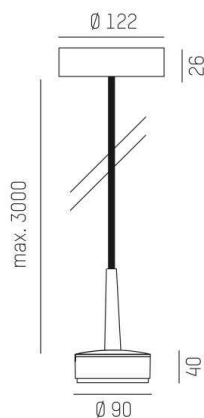

LITIN 2.0

540-0412313054040

LITIN 2 PD SUSPENSION made of aluminium, grey, similar to RAL 9006, decor white, high quality plastic lens beam 40°, light output direct, dimmability: not dimmable, cable black, adapter/ceiling base grey, pendant length 3000mm, IP20

DRAWING

LIGHT DISTRIBUTION CURVE

TECHNICAL DETAILS

System perform. [W]	10
Bulb type	LED
Luminous flux [lm]	720
Colour temp. [K]	2700K
CRI	>90
Optics	high quality plastic lens
Designer	INHOUSE
Dimming	not dimmable
Light output	direct
Beam angle [°]	40°
Voltage [V]	220-240V 50/60Hz
Material	aluminium

Height [mm]	114
Pendant length [mm]	3000
Diameter [mm]	90
IP protection class	IP20
Voltage class	protection cl. II
Net weight [kg]	1,20

Colour lamp	grey
RAL	9006
Colour adapter/ceiling base	grey
Colour decor	white
Electric wire	black
EAN-Number	9010506936346
Lifetime [h]	30 000
Energy efficiency cl.	G