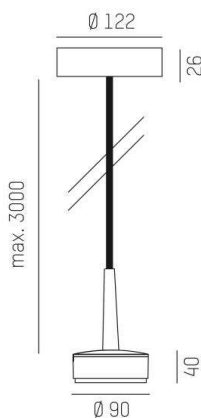

LITIN 2.0

540-0412313064040

LITIN 2 PD SUSPENSION made of aluminium, grey, similar to RAL 9006, decor black, high quality plastic lens beam 40°, light output direct, dimmability: not dimmable, cable black, adapter/ceiling base grey, pendant length 3000mm, IP20

DRAWING

TECHNICAL DETAILS

System perform. [W]	10
Bulb type	LED
Luminous flux [lm]	720
Colour temp. [K]	2700K
CRI	>90
Optics	high quality plastic lens
Designer	INHOUSE
Dimming	not dimmable
Light output	direct
Beam angle [°]	40°
Voltage [V]	220-240V 50/60Hz
Material	aluminium
Height [mm]	114
Pendant length [mm]	3000
Diameter [mm]	90
IP protection class	IP20
Voltage class	protection cl. II
Net weight [kg]	1,20
Colour lamp	grey
RAL	9006
Colour adapter/ceiling base	grey
Colour decor	black
Electric wire	black
EAN-Number	9010506936353
Lifetime [h]	30 000
Energy efficiency cl.	G

LIGHT DISTRIBUTION CURVE

The values are rated values. Power and luminous flux are initially subject to a tolerance of +/- 10%. Colour temperature tolerance: +/- 150 K. The values apply to an ambient temperature of 25°C unless otherwise specified.