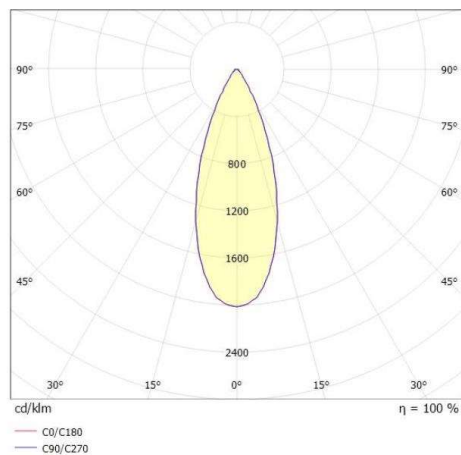

LITIN 2.0

540-0412313064040

LITIN 2 PD SUSPENSION made of aluminium, grey, similar to RAL 9006, decor black, high quality plastic lens beam 40°, light output direct, dimmability: not dimmable, cable black, adapter/ceiling base grey, pendant length 3000mm, IP20

DRAWING

TECHNICAL DETAILS

System perform. [W]	10
Bulb type	LED
Luminous flux [lm]	720
Colour temp. [K]	2700K
CRI	>90
Optics	high quality plastic lens
Designer	INHOUSE
Dimming	not dimmable
Light output	direct
Beam angle [°]	40°
Voltage [V]	220-240V 50/60Hz
Material	aluminium
Height [mm]	114
Pendant length [mm]	3000
Diameter [mm]	90
IP protection class	IP20
Voltage class	protection cl. II
Net weight [kg]	1,20
Colour lamp	grey
RAL	9006
Colour adapter/ceiling base	grey
Colour decor	black
Electric wire	black
EAN-Number	9010506936353
Lifetime [h]	30 000
Energy efficiency cl.	G

LIGHT DISTRIBUTION CURVE

The values are rated values. Power and luminous flux are initially subject to a tolerance of +/- 10%. Colour temperature tolerance: +/- 150 K. The values apply to an ambient temperature of 25°C unless otherwise specified.