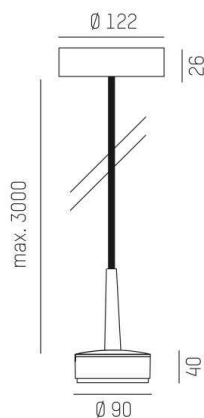

## LITIN 2.0

540-04123131b4040

LITIN 2 PD SUSPENSION made of aluminium, grey, similar to RAL 9006, decor copper, high quality plastic lens beam 40°, light output direct, dimmability: not dimmable, cable black, adapter/ceiling base grey, pendant length 3000mm, IP20

## DRAWING

## LIGHT DISTRIBUTION CURVE

## TECHNICAL DETAILS

System perform. [W]	10
Bulb type	LED
Luminous flux [lm]	720
Colour temp. [K]	2700K
CRI	>90
Optics	high quality plastic lens
Designer	INHOUSE
Dimming	not dimmable
Light output	direct
Beam angle [°]	40°
Voltage [V]	220-240V 50/60Hz
Material	aluminium
Height [mm]	114
Pendant length [mm]	3000
Diameter [mm]	90
IP protection class	IP20
Voltage class	protection cl. II
Net weight [kg]	1,20
Colour lamp	grey
RAL	9006
Colour adapter/ceiling base	grey
Colour decor	copper
Electric wire	black
EAN-Number	9010506979107
Lifetime [h]	30 000
Energy efficiency cl.	6