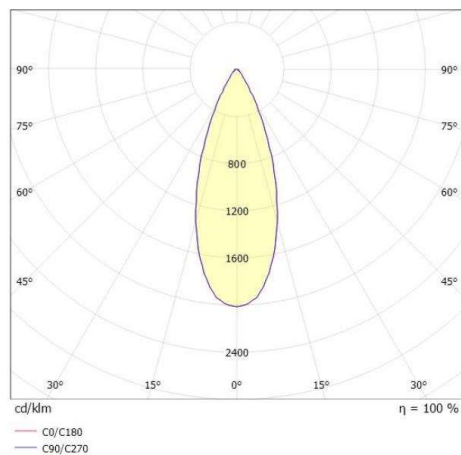

## LITIN 2.0

540-04123131b4040

LITIN 2 PD SUSPENSION made of aluminium, grey, similar to RAL 9006, decor copper, high quality plastic lens beam 40°, light output direct, dimmability: not dimmable, cable black, adapter/ceiling base grey, pendant length 3000mm, IP20

## DRAWING

## LIGHT DISTRIBUTION CURVE

## TECHNICAL DETAILS

System perform. [W]	10
Bulb type	LED
Luminous flux [lm]	720
Colour temp. [K]	2700K
CRI	>90
Optics	high quality plastic lens
Designer	INHOUSE
Dimming	not dimmable
Light output	direct
Beam angle [°]	40°
Voltage [V]	220-240V 50/60Hz
Material	aluminium
Height [mm]	114
Pendant length [mm]	3000
Diameter [mm]	90
IP protection class	IP20
Voltage class	protection cl. II
Net weight [kg]	1,20
Colour lamp	grey
RAL	9006
Colour adapter/ceiling base	grey
Colour decor	copper
Electric wire	black
EAN-Number	9010506979107
Lifetime [h]	30 000
Energy efficiency cl.	6