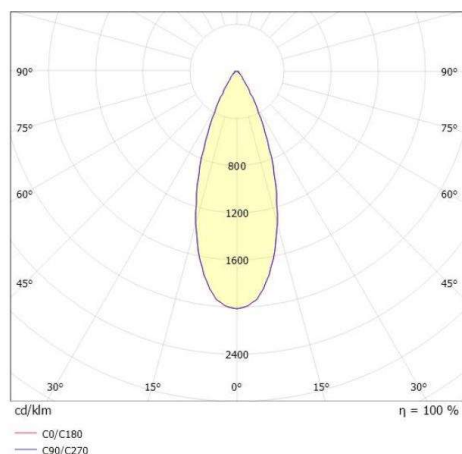

LITIN 2.0

540-04123131d4040

LITIN 2 PD SUSPENSION made of aluminium, grey, similar to RAL 9006, decor gold, high quality plastic lens beam 40°, light output direct, dimmability: not dimmable, cable black, adapter/ceiling base grey, pendant length 3000mm, IP20

DRAWING

LIGHT DISTRIBUTION CURVE

TECHNICAL DETAILS

System perform. [W]	10
Bulb type	LED
Luminous flux [lm]	720
Colour temp. [K]	2700K
CRI	>90
Optics	high quality plastic lens
Designer	INHOUSE
Dimming	not dimmable
Light output	direct
Beam angle [°]	40°
Voltage [V]	220-240V 50/60Hz
Material	aluminium

Height [mm]	114
Pendant length [mm]	3000
Diameter [mm]	90
IP protection class	IP20
Voltage class	protection cl. II
Net weight [kg]	1,20

Colour lamp	grey
RAL	9006
Colour adapter/ceiling base	grey
Colour decor	gold
Electric wire	black
EAN-Number	9010506979114
Lifetime [h]	30 000
Energy efficiency cl.	G