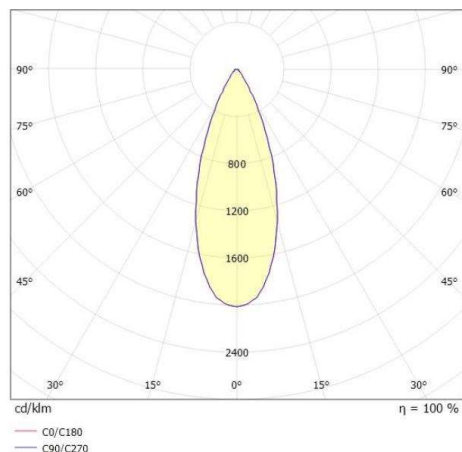

LITIN 2.0

540-04123131d6060

LITIN 2 PD SUSPENSION made of aluminium, black, similar to RAL 9005, decor gold, high quality plastic lens beam 40°, light output direct, dimmability: not dimmable, cable black, adapter/ceiling base black, pendant length 3000mm, IP20

DRAWING

LIGHT DISTRIBUTION CURVE

TECHNICAL DETAILS

System perform. [W]	10
Bulb type	LED
Luminous flux [lm]	720
Colour temp. [K]	2700K
CRI	>90
Optics	high quality plastic lens
Designer	INHOUSE
Dimming	not dimmable
Light output	direct
Beam angle [°]	40°
Voltage [V]	220-240V 50/60Hz
Material	aluminium
Height [mm]	114
Pendant length [mm]	3000
Diameter [mm]	90
IP protection class	IP20
Voltage class	protection cl. II
Net weight [kg]	1,20
Colour lamp	black
RAL	9005
Colour adapter/ceiling base	black
Colour decor	gold
Electric wire	black
EAN-Number	9010506830804
Lifetime [h]	30 000
Energy efficiency cl.	G