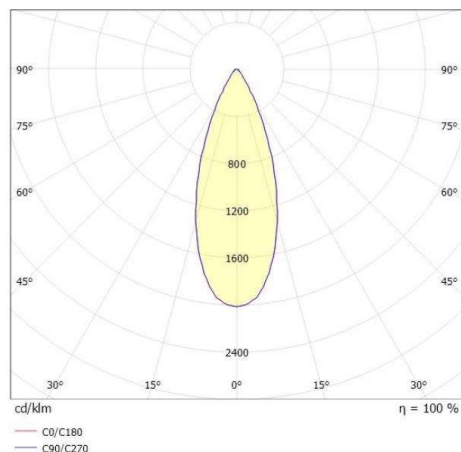

LITIN 2.0

540-0412314044040

LITIN 2 PD SUSPENSION made of aluminium, grey, similar to RAL 9006, decor grey, high quality plastic lens beam 40°, light output direct, dimmability: not dimmable, cable black, adapter/ceiling base grey, pendant length 3000mm, IP20

DRAWING

LIGHT DISTRIBUTION CURVE

TECHNICAL DETAILS

System perform. [W]	10
Bulb type	LED
Luminous flux [lm]	820
Colour temp. [K]	4000K
CRI	>90
Optics	high quality plastic lens
Designer	INHOUSE
Dimming	not dimmable
Light output	direct
Beam angle [°]	40°
Voltage [V]	220-240V 50/60Hz
Material	aluminium

Height [mm]	114
Pendant length [mm]	3000
Diameter [mm]	90
IP protection class	IP20
Voltage class	protection cl. II
Net weight [kg]	1,20

Colour lamp	grey
RAL	9006
Colour adapter/ceiling base	grey
Colour decor	grey
Electric wire	black
EAN-Number	9010506936407
Lifetime [h]	30 000
Energy efficiency cl.	6