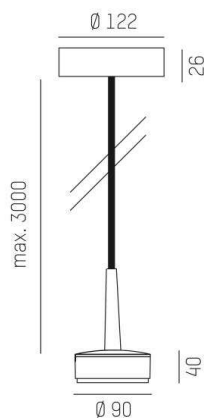

LITIN 2.0

540-0412314044040

LITIN 2 PD SUSPENSION made of aluminium, grey, similar to RAL 9006, decor grey, high quality plastic lens beam 40°, light output direct, dimmability: not dimmable, cable black, adapter/ceiling base grey, pendant length 3000mm, IP20

DRAWING

LIGHT DISTRIBUTION CURVE

TECHNICAL DETAILS

System perform. [W]	10
Bulb type	LED
Luminous flux [lm]	820
Colour temp. [K]	4000K
CRI	>90
Optics	high quality plastic lens
Designer	INHOUSE
Dimming	not dimmable
Light output	direct
Beam angle [°]	40°
Voltage [V]	220-240V 50/60Hz
Material	aluminium

Height [mm]	114
Pendant length [mm]	3000
Diameter [mm]	90
IP protection class	IP20
Voltage class	protection cl. II
Net weight [kg]	1,20

Colour lamp	grey
RAL	9006
Colour adapter/ceiling base	grey
Colour decor	grey
Electric wire	black
EAN-Number	9010506936407
Lifetime [h]	30 000
Energy efficiency cl.	6