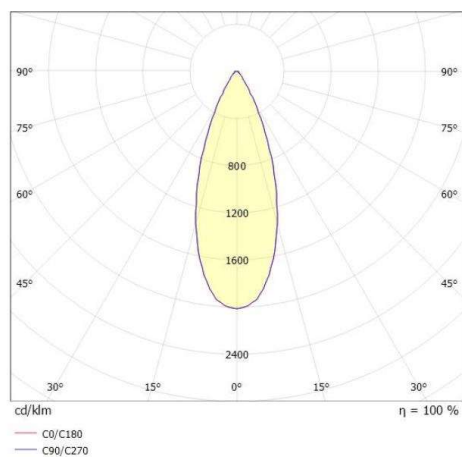

## DRAWING

## LIGHT DISTRIBUTION CURVE

## TECHNICAL DETAILS

System perform. [W]	10
Bulb type	LED
Luminous flux [lm]	820
Colour temp. [K]	4000K
CRI	>90
Optics	high quality plastic lens
Designer	INHOUSE
Dimming	not dimmable
Light output	direct
Beam angle [°]	40°
Voltage [V]	220-240V 50/60Hz
Material	aluminium

Height [mm]	114
Pendant length [mm]	3000
Diameter [mm]	90
IP protection class	IP20
Voltage class	protection cl. II
Net weight [kg]	1,20

Colour lamp	grey
RAL	9006
Colour adapter/ceiling base	grey
Colour decor	white
Electric wire	black
EAN-Number	9010506936414
Lifetime [h]	30 000
Energy efficiency cl.	G