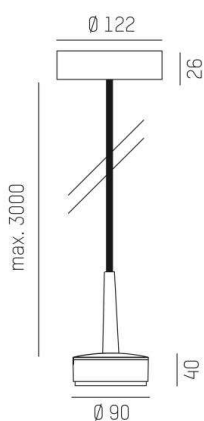

## LITIN 2.0

540-0412314054040

LITIN 2 PD SUSPENSION made of aluminium, grey, similar to RAL 9006, decor white, high quality plastic lens beam 40°, light output direct, dimmability: not dimmable, cable black, adapter/ceiling base grey, pendant length 3000mm, IP20

## DRAWING

## TECHNICAL DETAILS

System perform. [W]	10
Bulb type	LED
Luminous flux [lm]	820
Colour temp. [K]	4000K
CRI	>90
Optics	high quality plastic lens
Designer	INHOUSE
Dimming	not dimmable
Light output	direct
Beam angle [°]	40°
Voltage [V]	220-240V 50/60Hz
Material	aluminium

Height [mm]	114
Pendant length [mm]	3000
Diameter [mm]	90
IP protection class	IP20
Voltage class	protection cl. II
Net weight [kg]	1,20

Colour lamp	grey
RAL	9006
Colour adapter/ceiling base	grey
Colour decor	white
Electric wire	black
EAN-Number	9010506936414
Lifetime [h]	30 000
Energy efficiency cl.	G