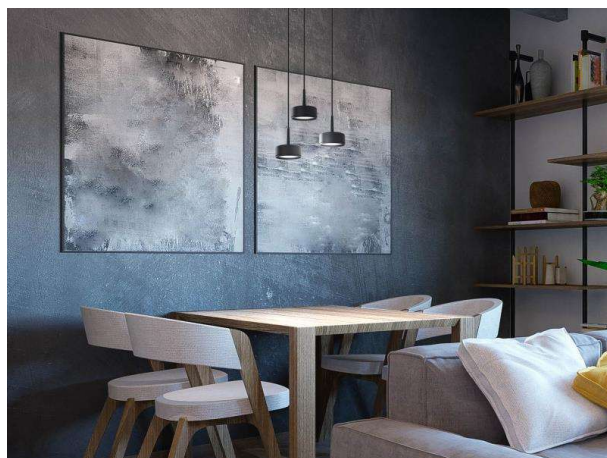

## LITIN 2.0

540-0412314064040

LITIN 2 PD SUSPENSION made of aluminium, grey, similar to RAL 9006, decor black, high quality plastic lens beam 40°, light output direct, dimmability: not dimmable, cable black, adapter/ceiling base grey, pendant length 3000mm, IP20