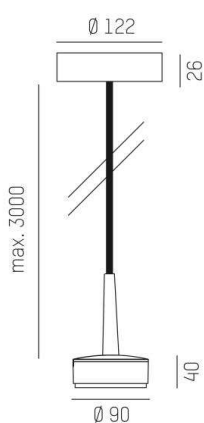

## LITIN 2.0

540-0412314064040

LITIN 2 PD SUSPENSION made of aluminium, grey, similar to RAL 9006, decor black, high quality plastic lens beam 40°, light output direct, dimmability: not dimmable, cable black, adapter/ceiling base grey, pendant length 3000mm, IP20

## DRAWING

## TECHNICAL DETAILS

System perform. [W]	10
Bulb type	LED
Luminous flux [lm]	820
Colour temp. [K]	4000K
CRI	>90
Optics	high quality plastic lens
Designer	INHOUSE
Dimming	not dimmable
Light output	direct
Beam angle [°]	40°
Voltage [V]	220-240V 50/60Hz
Material	aluminium

Height [mm]	114
Pendant length [mm]	3000
Diameter [mm]	90
IP protection class	IP20
Voltage class	protection cl. II
Net weight [kg]	1,20

Colour lamp	grey
RAL	9006
Colour adapter/ceiling base	grey
Colour decor	black
Electric wire	black
EAN-Number	9010506936421
Lifetime [h]	30 000
Energy efficiency cl.	6