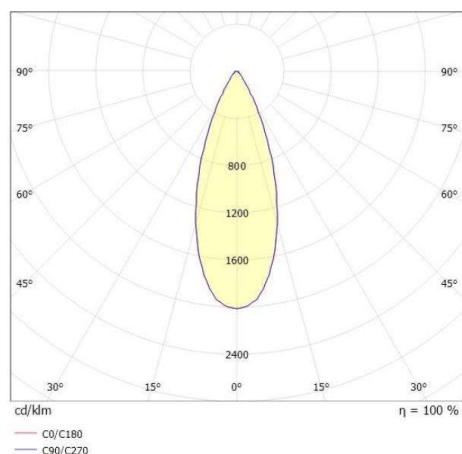

## DRAWING

## LIGHT DISTRIBUTION CURVE

## TECHNICAL DETAILS

System perform. [W]	10
Bulb type	LED
Luminous flux [lm]	820
Colour temp. [K]	4000K
CRI	>90
Optics	high quality plastic lens
Designer	INHOUSE
Dimming	not dimmable
Light output	direct
Beam angle [°]	40°
Voltage [V]	220-240V 50/60Hz
Material	aluminium

Height [mm]	114
Pendant length [mm]	3000
Diameter [mm]	90
IP protection class	IP20
Voltage class	protection cl. II
Net weight [kg]	1,20

Colour lamp	grey
RAL	9006
Colour adapter/ceiling base	grey
Colour decor	black
Electric wire	black
EAN-Number	9010506936421
Lifetime [h]	30 000
Energy efficiency cl.	6