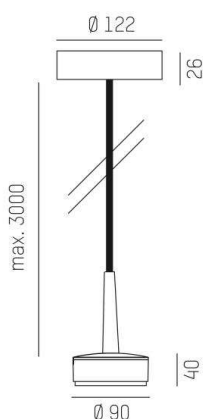

LITIN 2.0

540-04123141d4040

LITIN 2 PD SUSPENSION made of aluminium, grey, similar to RAL 9006, decor gold, high quality plastic lens beam 40°, light output direct, dimmability: not dimmable, cable black, adapter/ceiling base grey, pendant length 3000mm, IP20

DRAWING

LIGHT DISTRIBUTION CURVE

TECHNICAL DETAILS

System perform. [W]	10
Bulb type	LED
Luminous flux [lm]	820
Colour temp. [K]	4000K
CRI	>90
Optics	high quality plastic lens
Designer	INHOUSE
Dimming	not dimmable
Light output	direct
Beam angle [°]	40°
Voltage [V]	220-240V 50/60Hz
Material	aluminium

Height [mm]	114
Pendant length [mm]	3000
Diameter [mm]	90
IP protection class	IP20
Voltage class	protection cl. II
Net weight [kg]	1,20

Colour lamp	grey
RAL	9006
Colour adapter/ceiling base	grey
Colour decor	gold
Electric wire	black
EAN-Number	9010506979152
Lifetime [h]	30 000
Energy efficiency cl.	6