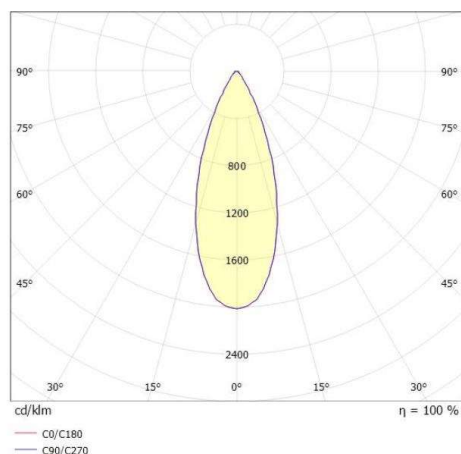

LITIN 2.0

540-04123141d4040

LITIN 2 PD SUSPENSION made of aluminium, grey, similar to RAL 9006, decor gold, high quality plastic lens beam 40°, light output direct, dimmability: not dimmable, cable black, adapter/ceiling base grey, pendant length 3000mm, IP20

DRAWING

LIGHT DISTRIBUTION CURVE

TECHNICAL DETAILS

System perform. [W]	10
Bulb type	LED
Luminous flux [lm]	820
Colour temp. [K]	4000K
CRI	>90
Optics	high quality plastic lens
Designer	INHOUSE
Dimming	not dimmable
Light output	direct
Beam angle [°]	40°
Voltage [V]	220-240V 50/60Hz
Material	aluminium

Height [mm]	114
Pendant length [mm]	3000
Diameter [mm]	90
IP protection class	IP20
Voltage class	protection cl. II
Net weight [kg]	1,20

Colour lamp	grey
RAL	9006
Colour adapter/ceiling base	grey
Colour decor	gold
Electric wire	black
EAN-Number	9010506979152
Lifetime [h]	30 000
Energy efficiency cl.	6