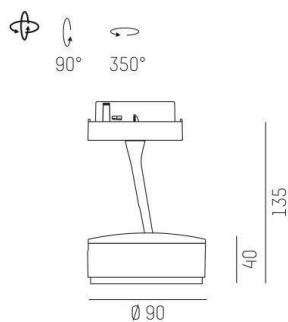

LITIN 2.0

540-0511013044040

LITIN 2 VOLARE TRACK SPOTLIGHT WITH 2 PH VOLARE ADAPTER made of aluminium, grey, similar to RAL 9006, decor grey, satined PMMA opal diffuser beam 105°, light output direct, swiveling 350°, tilting 90°, dimmability: not dimmable, adapter/ceiling base grey, IP20

DRAWING

LIGHT DISTRIBUTION CURVE

TECHNICAL DETAILS

System perform. [W]	10
Bulb type	LED
Luminous flux [lm]	530
Colour temp. [K]	2700K
CRI	>90
Optics	PMMA opal diffuser
Designer	INHOUSE
Dimming	not dimmable
Light output	direct
Beam angle [°]	105°
Voltage [V]	220-240V 50/60Hz
Material	aluminium
Length [mm]	92,6
Height [mm]	140
Diameter [mm]	90
IP protection class	IP20
Voltage class	protection cl. II
Net weight [kg]	0,78
Colour lamp	grey
RAL	9006
Colour adapter/ceiling base	grey
Colour decor	grey
EAN-Number	9010506935073
Lifetime [h]	30 000
Energy efficiency cl.	G