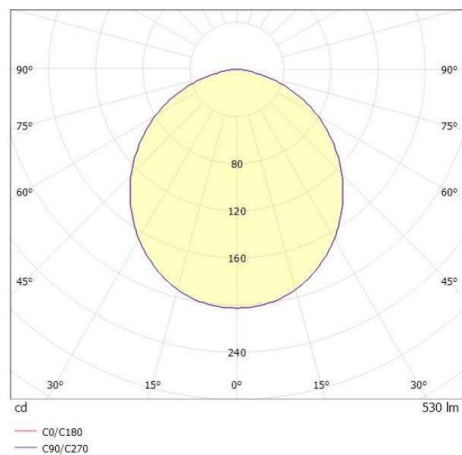

LITIN 2.0

540-0511013044040

LITIN 2 VOLARE TRACK SPOTLIGHT WITH 2 PH VOLARE ADAPTER made of aluminium, grey, similar to RAL 9006, decor grey, satined PMMA opal diffuser beam 105°, light output direct, swiveling 350°, tilting 90°, dimmability: not dimmable, adapter/ceiling base grey, IP20

DRAWING

LIGHT DISTRIBUTION CURVE

TECHNICAL DETAILS

System perform. [W]	10
Bulb type	LED
Luminous flux [lm]	530
Colour temp. [K]	2700K
CRI	>90
Optics	PMMA opal diffuser
Designer	INHOUSE
Dimming	not dimmable
Light output	direct
Beam angle [°]	105°
Voltage [V]	220-240V 50/60Hz
Material	aluminium
Length [mm]	92,6
Height [mm]	140
Diameter [mm]	90
IP protection class	IP20
Voltage class	protection cl. II
Net weight [kg]	0,78
Colour lamp	grey
RAL	9006
Colour adapter/ceiling base	grey
Colour decor	grey
EAN-Number	9010506935073
Lifetime [h]	30 000
Energy efficiency cl.	G