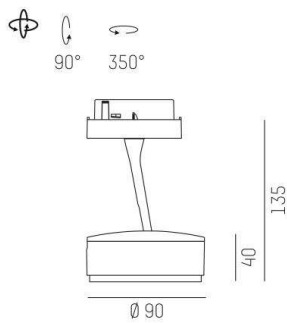

## LITIN 2.0

540-0511013044050

LITIN 2 VOLARE TRACK SPOTLIGHT WITH 2 PH VOLARE ADAPTER made of aluminium, white, similar to RAL 9016, decor grey, satined PMMA opal diffuser beam 105°, light output direct, swiveling 350°, tilting 90°, dimmability: not dimmable, adapter/ceiling base grey, IP20

## DRAWING

## TECHNICAL DETAILS

System perform. [W]	10
Bulb type	LED
Luminous flux [lm]	530
Colour temp. [K]	2700K
CRI	>90
Optics	PMMA opal diffuser
Designer	INHOUSE
Dimming	not dimmable
Light output	direct
Beam angle [°]	105°
Voltage [V]	220-240V 50/60Hz
Material	aluminium
Length [mm]	92,6
Height [mm]	140
Diameter [mm]	90
IP protection class	IP20
Voltage class	protection cl. II
Net weight [kg]	0,77
Colour lamp	white
RAL	9016
Colour adapter/ceiling base	grey
Colour decor	grey
EAN-Number	9010506935110
Lifetime [h]	30 000
Energy efficiency cl.	G