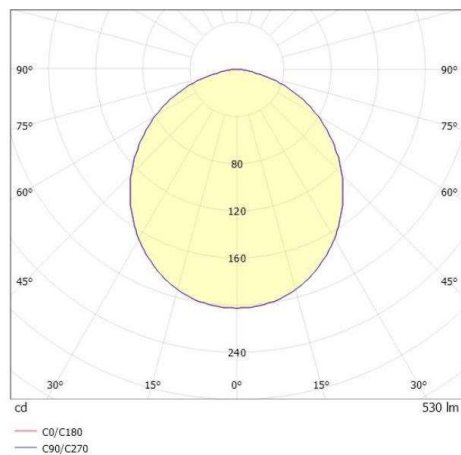

## LITIN 2.0

540-0511013044050

LITIN 2 VOLARE TRACK SPOTLIGHT WITH 2 PH VOLARE ADAPTER made of aluminium, white, similar to RAL 9016, decor grey, satined PMMA opal diffuser beam 105°, light output direct, swiveling 350°, tilting 90°, dimmability: not dimmable, adapter/ceiling base grey, IP20

## DRAWING

## LIGHT DISTRIBUTION CURVE

## TECHNICAL DETAILS

System perform. [W]	10
Bulb type	LED
Luminous flux [lm]	530
Colour temp. [K]	2700K
CRI	>90
Optics	PMMA opal diffuser
Designer	INHOUSE
Dimming	not dimmable
Light output	direct
Beam angle [°]	105°
Voltage [V]	220-240V 50/60Hz
Material	aluminium
Length [mm]	92,6
Height [mm]	140
Diameter [mm]	90
IP protection class	IP20
Voltage class	protection cl. II
Net weight [kg]	0,77
Colour lamp	white
RAL	9016
Colour adapter/ceiling base	grey
Colour decor	grey
EAN-Number	9010506935110
Lifetime [h]	30 000
Energy efficiency cl.	G