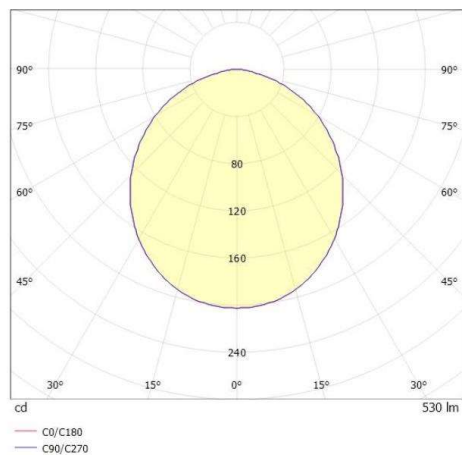

## LITIN 2.0

540-0511013045050

LITIN 2 VOLARE TRACK SPOTLIGHT WITH 2 PH VOLARE ADAPTER made of aluminium, white, similar to RAL 9016, decor grey, satined PMMA opal diffuser beam 105°, light output direct, swiveling 350°, tilting 90°, dimmability: not dimmable, adapter/ceiling base white, IP20

## DRAWING

## LIGHT DISTRIBUTION CURVE

## TECHNICAL DETAILS

System perform. [W]	10
Bulb type	LED
Luminous flux [lm]	530
Colour temp. [K]	2700K
CRI	>90
Optics	PMMA opal diffuser
Designer	INHOUSE
Dimming	not dimmable
Light output	direct
Beam angle [°]	105°
Voltage [V]	220-240V 50/60Hz
Material	aluminium
Length [mm]	92,6
Height [mm]	140
Diameter [mm]	90
IP protection class	IP20
Voltage class	protection cl. II
Net weight [kg]	0,77
Colour lamp	white
RAL	9016
Colour adapter/ceiling base	white
Colour decor	grey
EAN-Number	9010506979411
Lifetime [h]	30 000
Energy efficiency cl.	G