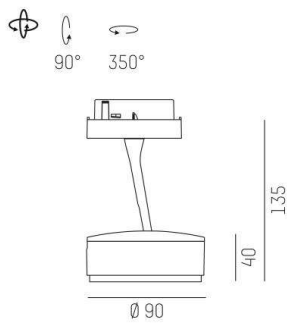

LITIN 2.0

540-0511013045060

LITIN 2 VOLARE TRACK SPOTLIGHT WITH 2 PH VOLARE ADAPTER made of aluminium, black, similar to RAL 9005, decor grey, satined PMMA opal diffuser beam 105°, light output direct, swiveling 350°, tilting 90°, dimmability: not dimmable, adapter/ceiling base white, IP20

DRAWING

TECHNICAL DETAILS

System perform. [W]	10
Bulb type	LED
Luminous flux [lm]	530
Colour temp. [K]	2700K
CRI	>90
Optics	PMMA opal diffuser
Designer	INHOUSE
Dimming	not dimmable
Light output	direct
Beam angle [°]	105°
Voltage [V]	220-240V 50/60Hz
Material	aluminium
Length [mm]	92,6
Height [mm]	140
Diameter [mm]	90
IP protection class	IP20
Voltage class	protection cl. II
Net weight [kg]	0,77
Colour lamp	black
RAL	9005
Colour adapter/ceiling base	white
Colour decor	grey
EAN-Number	9010506979428
Lifetime [h]	30 000
Energy efficiency cl.	G

LIGHT DISTRIBUTION CURVE

The values are rated values. Power and luminous flux are initially subject to a tolerance of +/- 10%. Colour temperature tolerance: +/- 150 K. The values apply to an ambient temperature of 25°C unless otherwise specified.