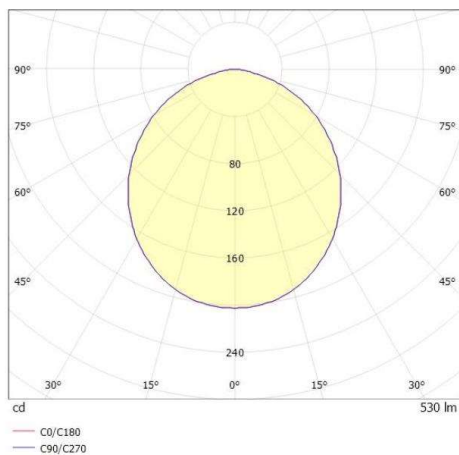

LITIN 2.0

540-0511013045060

LITIN 2 VOLARE TRACK SPOTLIGHT WITH 2 PH VOLARE ADAPTER made of aluminium, black, similar to RAL 9005, decor grey, satined PMMA opal diffuser beam 105°, light output direct, swiveling 350°, tilting 90°, dimmability: not dimmable, adapter/ceiling base white, IP20

DRAWING

TECHNICAL DETAILS

System perform. [W]	10
Bulb type	LED
Luminous flux [lm]	530
Colour temp. [K]	2700K
CRI	>90
Optics	PMMA opal diffuser
Designer	INHOUSE
Dimming	not dimmable
Light output	direct
Beam angle [°]	105°
Voltage [V]	220-240V 50/60Hz
Material	aluminium
Length [mm]	92,6
Height [mm]	140
Diameter [mm]	90
IP protection class	IP20
Voltage class	protection cl. II
Net weight [kg]	0,77
Colour lamp	black
RAL	9005
Colour adapter/ceiling base	white
Colour decor	grey
EAN-Number	9010506979428
Lifetime [h]	30 000
Energy efficiency cl.	G

LIGHT DISTRIBUTION CURVE

The values are rated values. Power and luminous flux are initially subject to a tolerance of +/- 10%. Colour temperature tolerance: +/- 150 K. The values apply to an ambient temperature of 25°C unless otherwise specified.