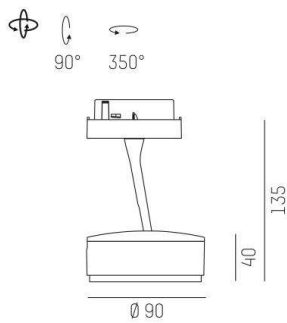

LITIN 2.0

540-0511013046060

LITIN 2 VOLARE TRACK SPOTLIGHT WITH 2 PH VOLARE ADAPTER made of aluminium, black, similar to RAL 9005, decor grey, satined PMMA opal diffuser beam 105°, light output direct, swiveling 350°, tilting 90°, dimmability: not dimmable, adapter/ceiling base black, IP20

DRAWING

TECHNICAL DETAILS

System perform. [W]	10
Bulb type	LED
Luminous flux [lm]	530
Colour temp. [K]	2700K
CRI	>90
Optics	PMMA opal diffuser
Designer	INHOUSE
Dimming	not dimmable
Light output	direct
Beam angle [°]	105°
Voltage [V]	220-240V 50/60Hz
Material	aluminium
Length [mm]	92,6
Height [mm]	140
Diameter [mm]	90
IP protection class	IP20
Voltage class	protection cl. II
Net weight [kg]	0,77
Colour lamp	black
RAL	9005
Colour adapter/ceiling base	black
Colour decor	grey
EAN-Number	9010506979442
Lifetime [h]	30 000
Energy efficiency cl.	G

LIGHT DISTRIBUTION CURVE

The values are rated values. Power and luminous flux are initially subject to a tolerance of +/- 10%. Colour temperature tolerance: +/- 150 K. The values apply to an ambient temperature of 25°C unless otherwise specified.