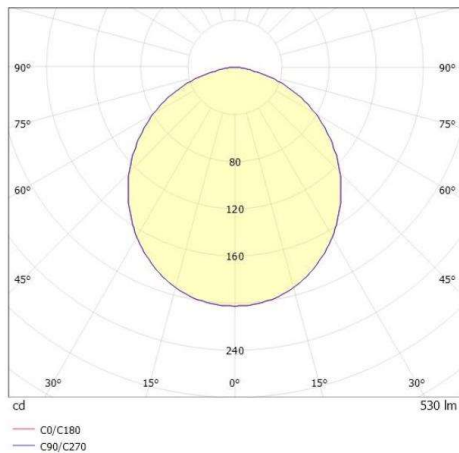

LITIN 2.0

540-0511013046060

LITIN 2 VOLARE TRACK SPOTLIGHT WITH 2 PH VOLARE ADAPTER made of aluminium, black, similar to RAL 9005, decor grey, satined PMMA opal diffuser beam 105°, light output direct, swiveling 350°, tilting 90°, dimmability: not dimmable, adapter/ceiling base black, IP20

DRAWING

TECHNICAL DETAILS

System perform. [W]	10
Bulb type	LED
Luminous flux [lm]	530
Colour temp. [K]	2700K
CRI	>90
Optics	PMMA opal diffuser
Designer	INHOUSE
Dimming	not dimmable
Light output	direct
Beam angle [°]	105°
Voltage [V]	220-240V 50/60Hz
Material	aluminium
Length [mm]	92,6
Height [mm]	140
Diameter [mm]	90
IP protection class	IP20
Voltage class	protection cl. II
Net weight [kg]	0,77
Colour lamp	black
RAL	9005
Colour adapter/ceiling base	black
Colour decor	grey
EAN-Number	9010506979442
Lifetime [h]	30 000
Energy efficiency cl.	G

LIGHT DISTRIBUTION CURVE

The values are rated values. Power and luminous flux are initially subject to a tolerance of +/- 10%. Colour temperature tolerance: +/- 150 K. The values apply to an ambient temperature of 25°C unless otherwise specified.