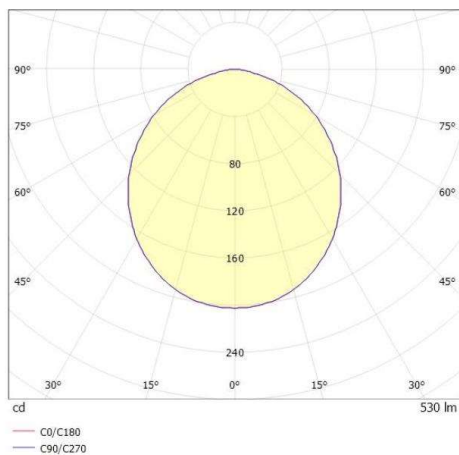

LITIN 2.0

540-0511013055040

LITIN 2 VOLARE TRACK SPOTLIGHT WITH 2 PH VOLARE ADAPTER made of aluminium, grey, similar to RAL 9006, decor white, satined PMMA opal diffuser beam 105°, light output direct, swiveling 350°, tilting 90°, dimmability: not dimmable, adapter/ceiling base white, IP20

DRAWING

TECHNICAL DETAILS

System perform. [W]	10
Bulb type	LED
Luminous flux [lm]	530
Colour temp. [K]	2700K
CRI	>90
Optics	PMMA opal diffuser
Designer	INHOUSE
Dimming	not dimmable
Light output	direct
Beam angle [°]	105°
Voltage [V]	220-240V 50/60Hz
Material	aluminium
Length [mm]	92,6
Height [mm]	140
Diameter [mm]	90
IP protection class	IP20
Voltage class	protection cl. II
Net weight [kg]	0,78
Colour lamp	grey
RAL	9006
Colour adapter/ceiling base	white
Colour decor	white
EAN-Number	9010506919363
Lifetime [h]	30 000
Energy efficiency cl.	G

LIGHT DISTRIBUTION CURVE

The values are rated values. Power and luminous flux are initially subject to a tolerance of +/- 10%. Colour temperature tolerance: +/- 150 K. The values apply to an ambient temperature of 25°C unless otherwise specified.