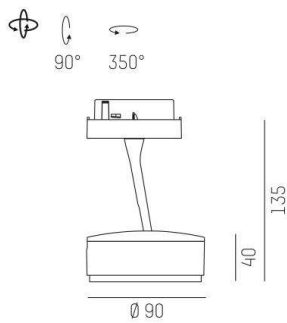

LITIN 2.0

540-0511013055040

LITIN 2 VOLARE TRACK SPOTLIGHT WITH 2 PH VOLARE ADAPTER made of aluminium, grey, similar to RAL 9006, decor white, satined PMMA opal diffuser beam 105°, light output direct, swiveling 350°, tilting 90°, dimmability: not dimmable, adapter/ceiling base white, IP20

DRAWING

TECHNICAL DETAILS

System perform. [W]	10
Bulb type	LED
Luminous flux [lm]	530
Colour temp. [K]	2700K
CRI	>90
Optics	PMMA opal diffuser
Designer	INHOUSE
Dimming	not dimmable
Light output	direct
Beam angle [°]	105°
Voltage [V]	220-240V 50/60Hz
Material	aluminium
Length [mm]	92,6
Height [mm]	140
Diameter [mm]	90
IP protection class	IP20
Voltage class	protection cl. II
Net weight [kg]	0,78
Colour lamp	grey
RAL	9006
Colour adapter/ceiling base	white
Colour decor	white
EAN-Number	9010506919363
Lifetime [h]	30 000
Energy efficiency cl.	G

LIGHT DISTRIBUTION CURVE

The values are rated values. Power and luminous flux are initially subject to a tolerance of +/- 10%. Colour temperature tolerance: +/- 150 K. The values apply to an ambient temperature of 25°C unless otherwise specified.