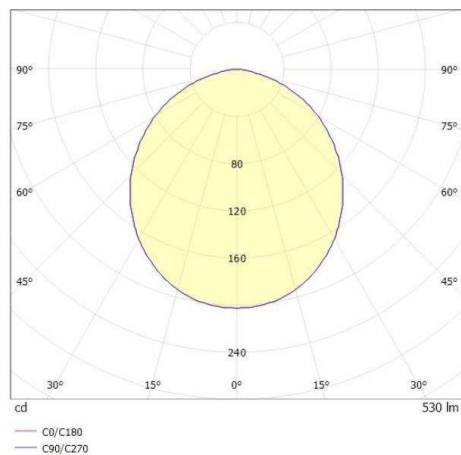

LITIN 2.0

540-0511013064040

LITIN 2 VOLARE TRACK SPOTLIGHT WITH 2 PH VOLARE ADAPTER made of aluminium, grey, similar to RAL 9006, decor black, satined PMMA opal diffuser beam 105°, light output direct, swiveling 350°, tilting 90°, dimmability: not dimmable, adapter/ceiling base grey, IP20

DRAWING

LIGHT DISTRIBUTION CURVE

TECHNICAL DETAILS

System perform. [W]	10
Bulb type	LED
Luminous flux [lm]	530
Colour temp. [K]	2700K
CRI	>90
Optics	PMMA opal diffuser
Designer	INHOUSE
Dimming	not dimmable
Light output	direct
Beam angle [°]	105°
Voltage [V]	220-240V 50/60Hz
Material	aluminium
Length [mm]	92,6
Height [mm]	140
Diameter [mm]	90
IP protection class	IP20
Voltage class	protection cl. II
Net weight [kg]	0,78
Colour lamp	grey
RAL	9006
Colour adapter/ceiling base	grey
Colour decor	black
EAN-Number	9010506919400
Lifetime [h]	30 000
Energy efficiency cl.	G