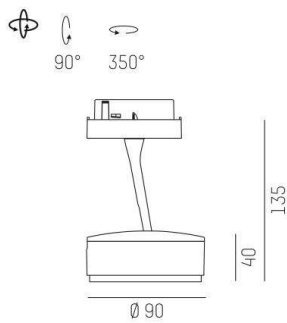

LITIN 2.0

540-0511013064040

LITIN 2 VOLARE TRACK SPOTLIGHT WITH 2 PH VOLARE ADAPTER made of aluminium, grey, similar to RAL 9006, decor black, satined PMMA opal diffuser beam 105°, light output direct, swiveling 350°, tilting 90°, dimmability: not dimmable, adapter/ceiling base grey, IP20

DRAWING

LIGHT DISTRIBUTION CURVE

TECHNICAL DETAILS

System perform. [W]	10
Bulb type	LED
Luminous flux [lm]	530
Colour temp. [K]	2700K
CRI	>90
Optics	PMMA opal diffuser
Designer	INHOUSE
Dimming	not dimmable
Light output	direct
Beam angle [°]	105°
Voltage [V]	220-240V 50/60Hz
Material	aluminium
Length [mm]	92,6
Height [mm]	140
Diameter [mm]	90
IP protection class	IP20
Voltage class	protection cl. II
Net weight [kg]	0,78
Colour lamp	grey
RAL	9006
Colour adapter/ceiling base	grey
Colour decor	black
EAN-Number	9010506919400
Lifetime [h]	30 000
Energy efficiency cl.	G