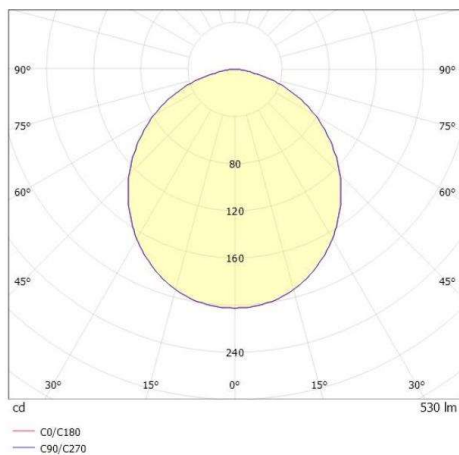

## LITIN 2.0

540-0511013066040

LITIN 2 VOLARE TRACK SPOTLIGHT WITH 2 PH VOLARE ADAPTER made of aluminium, grey, similar to RAL 9006, decor black, satined PMMA opal diffuser beam 105°, light output direct, swiveling 350°, tilting 90°, dimmability: not dimmable, adapter/ceiling base black, IP20

## DRAWING

## LIGHT DISTRIBUTION CURVE

## TECHNICAL DETAILS

System perform. [W]	10
Bulb type	LED
Luminous flux [lm]	530
Colour temp. [K]	2700K
CRI	>90
Optics	PMMA opal diffuser
Designer	INHOUSE
Dimming	not dimmable
Light output	direct
Beam angle [°]	105°
Voltage [V]	220-240V 50/60Hz
Material	aluminium
Length [mm]	92,6
Height [mm]	140
Diameter [mm]	90
IP protection class	IP20
Voltage class	protection cl. II
Net weight [kg]	0,78
Colour lamp	grey
RAL	9006
Colour adapter/ceiling base	black
Colour decor	black
EAN-Number	9010506919417
Lifetime [h]	30 000
Energy efficiency cl.	G