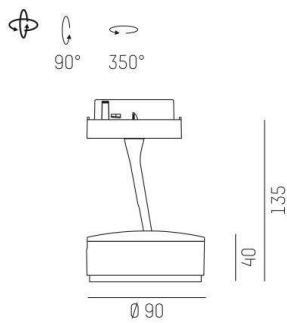

## LITIN 2.0

540-0511013066040

LITIN 2 VOLARE TRACK SPOTLIGHT WITH 2 PH VOLARE ADAPTER made of aluminium, grey, similar to RAL 9006, decor black, satined PMMA opal diffuser beam 105°, light output direct, swiveling 350°, tilting 90°, dimmability: not dimmable, adapter/ceiling base black, IP20

## DRAWING

## TECHNICAL DETAILS

System perform. [W]	10
Bulb type	LED
Luminous flux [lm]	530
Colour temp. [K]	2700K
CRI	>90
Optics	PMMA opal diffuser
Designer	INHOUSE
Dimming	not dimmable
Light output	direct
Beam angle [°]	105°
Voltage [V]	220-240V 50/60Hz
Material	aluminium
Length [mm]	92,6
Height [mm]	140
Diameter [mm]	90
IP protection class	IP20
Voltage class	protection cl. II
Net weight [kg]	0,78
Colour lamp	grey
RAL	9006
Colour adapter/ceiling base	black
Colour decor	black
EAN-Number	9010506919417
Lifetime [h]	30 000
Energy efficiency cl.	G