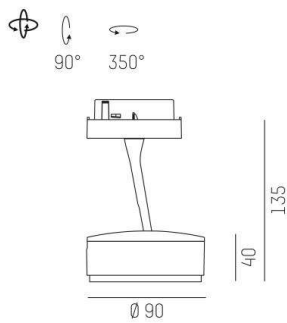

LITIN 2.0

540-05110131b4040

LITIN 2 VOLARE TRACK SPOTLIGHT WITH 2 PH VOLARE ADAPTER made of aluminium, grey, similar to RAL 9006, decor copper, satined PMMA opal diffuser beam 105°, light output direct, swiveling 350°, tilting 90°, dimmability: not dimmable, adapter/ceiling base grey, IP20

DRAWING

LIGHT DISTRIBUTION CURVE

TECHNICAL DETAILS

System perform. [W]	10
Bulb type	LED
Luminous flux [lm]	530
Colour temp. [K]	2700K
CRI	>90
Optics	PMMA opal diffuser
Designer	INHOUSE
Dimming	not dimmable
Light output	direct
Beam angle [°]	105°
Voltage [V]	220-240V 50/60Hz
Material	aluminium
Length [mm]	92,6
Height [mm]	140
Diameter [mm]	90
IP protection class	IP20
Voltage class	protection cl. II
Net weight [kg]	0,78
Colour lamp	grey
RAL	9006
Colour adapter/ceiling base	grey
Colour decor	copper
EAN-Number	9010506919462
Lifetime [h]	30 000
Energy efficiency cl.	G