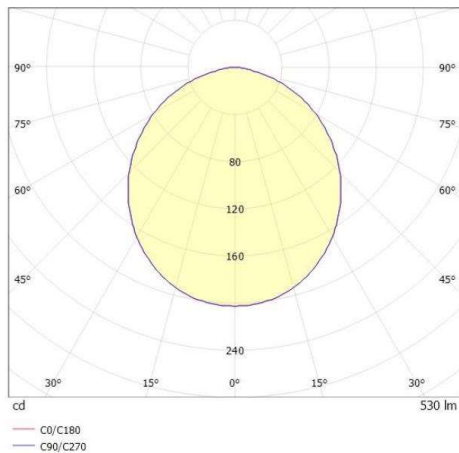

LITIN 2.0

540-05110131b4040

LITIN 2 VOLARE TRACK SPOTLIGHT WITH 2 PH VOLARE ADAPTER made of aluminium, grey, similar to RAL 9006, decor copper, satined PMMA opal diffuser beam 105°, light output direct, swiveling 350°, tilting 90°, dimmability: not dimmable, adapter/ceiling base grey, IP20

DRAWING

LIGHT DISTRIBUTION CURVE

TECHNICAL DETAILS

System perform. [W]	10
Bulb type	LED
Luminous flux [lm]	530
Colour temp. [K]	2700K
CRI	>90
Optics	PMMA opal diffuser
Designer	INHOUSE
Dimming	not dimmable
Light output	direct
Beam angle [°]	105°
Voltage [V]	220-240V 50/60Hz
Material	aluminium
Length [mm]	92,6
Height [mm]	140
Diameter [mm]	90
IP protection class	IP20
Voltage class	protection cl. II
Net weight [kg]	0,78
Colour lamp	grey
RAL	9006
Colour adapter/ceiling base	grey
Colour decor	copper
EAN-Number	9010506919462
Lifetime [h]	30 000
Energy efficiency cl.	G