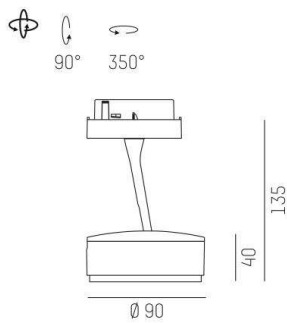

LITIN 2.0

540-05110131d4040

LITIN 2 VOLARE TRACK SPOTLIGHT WITH 2 PH VOLARE ADAPTER made of aluminium, grey, similar to RAL 9006, decor gold, satined PMMA opal diffuser beam 105°, light output direct, swiveling 350°, tilting 90°, dimmability: not dimmable, adapter/ceiling base grey, IP20

DRAWING

LIGHT DISTRIBUTION CURVE

TECHNICAL DETAILS

System perform. [W]	10
Bulb type	LED
Luminous flux [lm]	530
Colour temp. [K]	2700K
CRI	>90
Optics	PMMA opal diffuser
Designer	INHOUSE
Dimming	not dimmable
Light output	direct
Beam angle [°]	105°
Voltage [V]	220-240V 50/60Hz
Material	aluminium
Length [mm]	92,6
Height [mm]	140
Diameter [mm]	90
IP protection class	IP20
Voltage class	protection cl. II
Net weight [kg]	0,78
Colour lamp	grey
RAL	9006
Colour adapter/ceiling base	grey
Colour decor	gold
EAN-Number	9010506919431
Lifetime [h]	30 000
Energy efficiency cl.	G