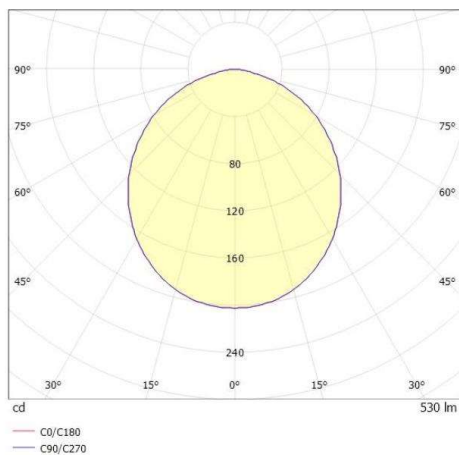

LITIN 2.0

540-05110131d4040

LITIN 2 VOLARE TRACK SPOTLIGHT WITH 2 PH VOLARE ADAPTER made of aluminium, grey, similar to RAL 9006, decor gold, satined PMMA opal diffuser beam 105°, light output direct, swiveling 350°, tilting 90°, dimmability: not dimmable, adapter/ceiling base grey, IP20

DRAWING

LIGHT DISTRIBUTION CURVE

TECHNICAL DETAILS

System perform. [W]	10
Bulb type	LED
Luminous flux [lm]	530
Colour temp. [K]	2700K
CRI	>90
Optics	PMMA opal diffuser
Designer	INHOUSE
Dimming	not dimmable
Light output	direct
Beam angle [°]	105°
Voltage [V]	220-240V 50/60Hz
Material	aluminium
Length [mm]	92,6
Height [mm]	140
Diameter [mm]	90
IP protection class	IP20
Voltage class	protection cl. II
Net weight [kg]	0,78
Colour lamp	grey
RAL	9006
Colour adapter/ceiling base	grey
Colour decor	gold
EAN-Number	9010506919431
Lifetime [h]	30 000
Energy efficiency cl.	G