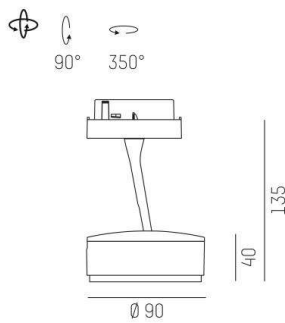

## LITIN 2.0

540-05110131d4060

LITIN 2 VOLARE TRACK SPOTLIGHT WITH 2 PH VOLARE ADAPTER made of aluminium, black, similar to RAL 9005, decor gold, satined PMMA opal diffuser beam 105°, light output direct, swiveling 350°, tilting 90°, dimmability: not dimmable, adapter/ceiling base grey, IP20

## DRAWING

## TECHNICAL DETAILS

System perform. [W]	10
Bulb type	LED
Luminous flux [lm]	530
Colour temp. [K]	2700K
CRI	>90
Optics	PMMA opal diffuser
Designer	INHOUSE
Dimming	not dimmable
Light output	direct
Beam angle [°]	105°
Voltage [V]	220-240V 50/60Hz
Material	aluminium
Length [mm]	92,6
Height [mm]	140
Diameter [mm]	90
IP protection class	IP20
Voltage class	protection cl. II
Net weight [kg]	0,77
Colour lamp	black
RAL	9005
Colour adapter/ceiling base	grey
Colour decor	gold
EAN-Number	9010506778403
Lifetime [h]	30 000
Energy efficiency cl.	G