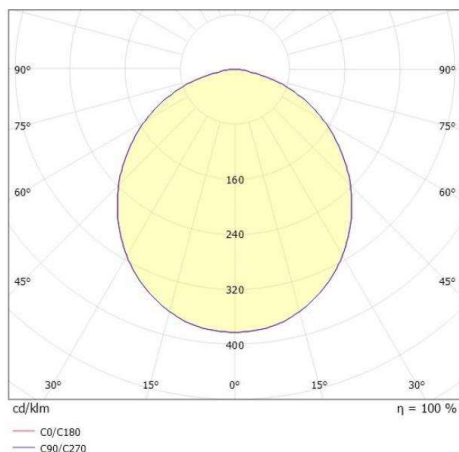

## LITIN 2.0

540-05110131d4060

LITIN 2 VOLARE TRACK SPOTLIGHT WITH 2 PH VOLARE ADAPTER made of aluminium, black, similar to RAL 9005, decor gold, satined PMMA opal diffuser beam 105°, light output direct, swiveling 350°, tilting 90°, dimmability: not dimmable, adapter/ceiling base grey, IP20

## DRAWING

## LIGHT DISTRIBUTION CURVE

## TECHNICAL DETAILS

System perform. [W]	10
Bulb type	LED
Luminous flux [lm]	530
Colour temp. [K]	2700K
CRI	>90
Optics	PMMA opal diffuser
Designer	INHOUSE
Dimming	not dimmable
Light output	direct
Beam angle [°]	105°
Voltage [V]	220-240V 50/60Hz
Material	aluminium
Length [mm]	92,6
Height [mm]	140
Diameter [mm]	90
IP protection class	IP20
Voltage class	protection cl. II
Net weight [kg]	0,77
Colour lamp	black
RAL	9005
Colour adapter/ceiling base	grey
Colour decor	gold
EAN-Number	9010506778403
Lifetime [h]	30 000
Energy efficiency cl.	G